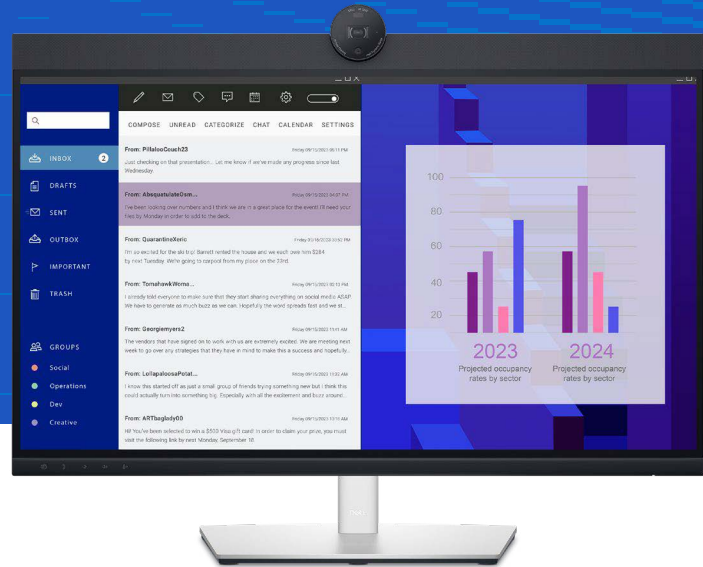

⁴ MAC Address pass-through functionality is tested to work with most Dell PC systems. Functionality on non-Dell systems may vary.

Designed for you

This stylish video conferencing monitor fits both home and office environments.

Designed with purpose

The small base and elegant cable management system hides cords within the monitor riser.

Easy-to-use

Navigate the onscreen menu and adjust settings with a convenient joystick control.

Work comfortably

Experience made-for-you comfort by tilting, swiveling, pivoting and adjusting the height of your monitor (150mm max).

Dell Display Manager

Improved multitasking

Organize your screen with Easy Arrange and save profiles with Easy Arrange Memory.