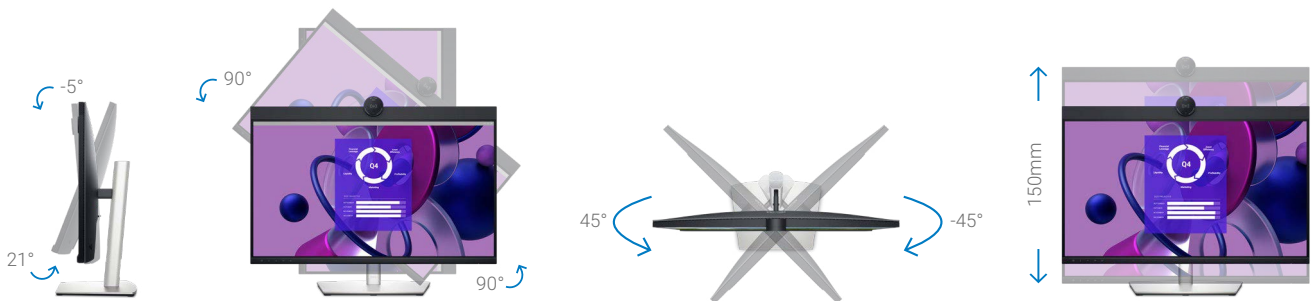

Designed with purpose

The small base and elegant cable management system hides cords within the monitor riser.

Easy-to-use

Navigate the onscreen menu and adjust settings with a convenient joystick control.

Work comfortably

Experience made-for-you comfort by tilting, swiveling, pivoting and adjusting the height of your monitor (150mm max).

Dell Display Manager

Improved multitasking

Organize your screen with Easy Arrange and save profiles with Easy Arrange Memory.