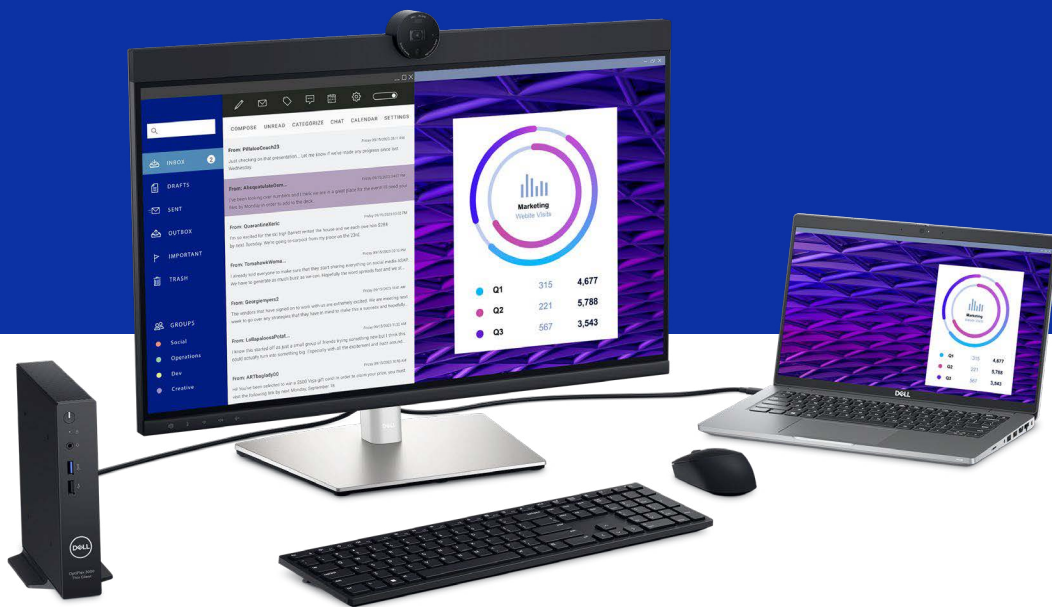

Peak productivity with multitasking features

Stretch productivity and multitask efficiently with built-in KVM.

Multitask better

Connect to two PC sources and Auto KVM will seamlessly switch controls over to the second connected PC. Use KVM (keyboard, video and mouse) to control both PCs with a single mouse and keyboard.

Expand your productivity

Enhance efficiency by adding a second monitor via Dell Express Daisy Chaining through DisplayPort connectivity.