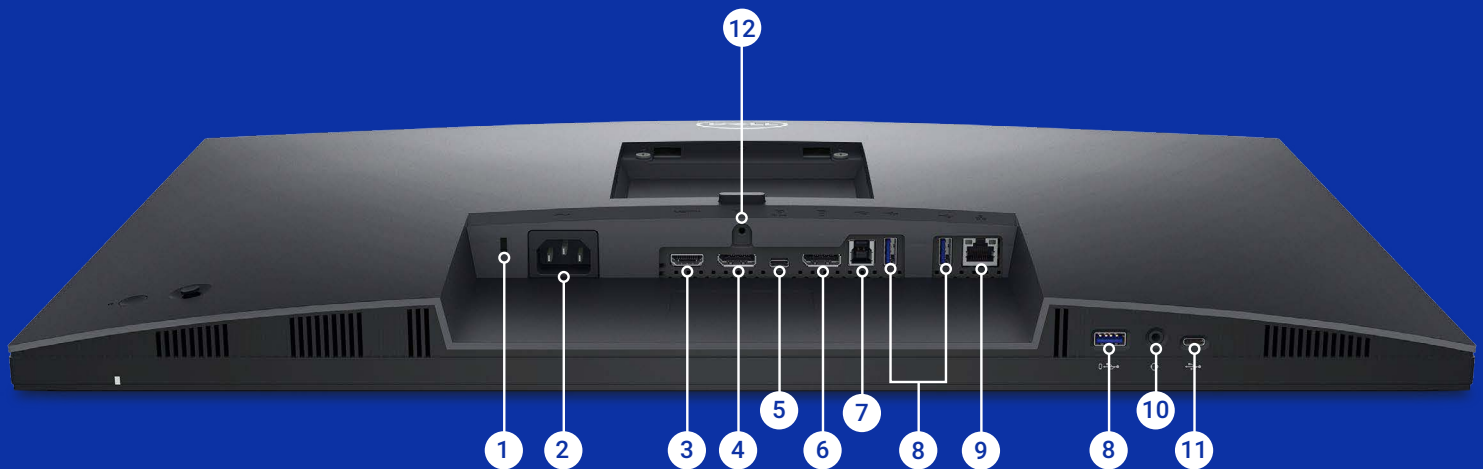

Ports & Slots

1	Security lock slot¹	8	USB 3.2 Gen1 Type-A downstream
2	Power connector	9	RJ45
3	HDMI	10	3.5mm headphone jack
4	DisplayPort 1.4	11	USB 3.2 Gen1 Type-C downstream
5	USB 3.2 Gen1 Type-C upstream	12	Stand lock feature
6	DP-out		
7	USB 3.2 Gen1 Type-B upstream		

¹ Based on Kensington Security Slot™