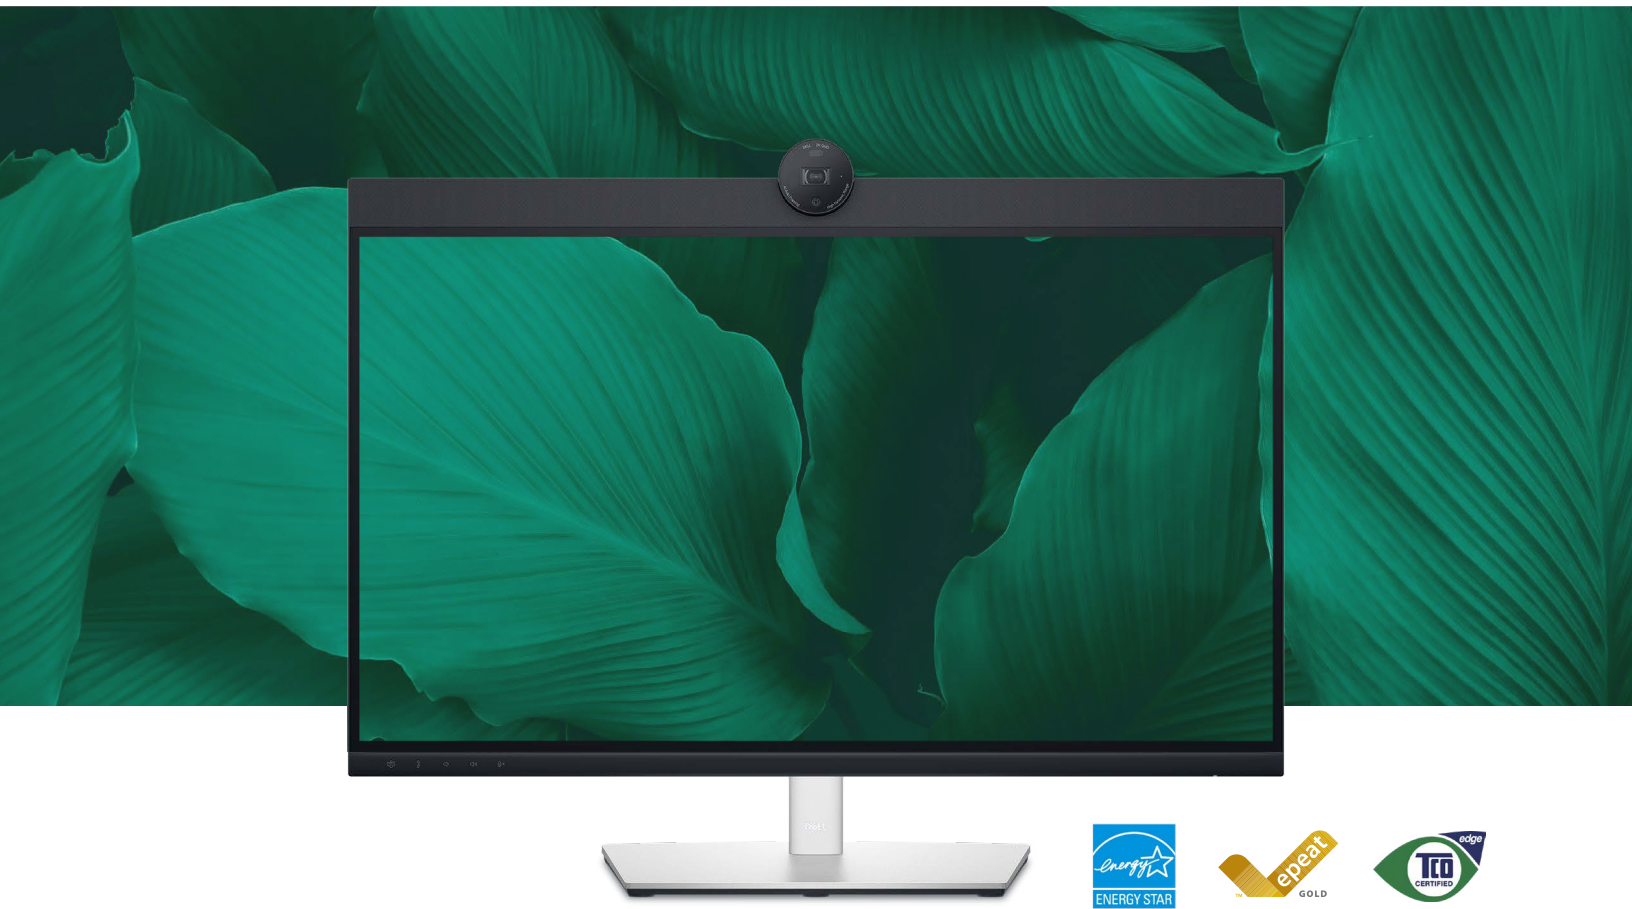

Sustainability on Dell Monitors

Environmental standards

Dell monitor uses 85% PCR (Post-consumer Recyclable) plastic and 90% recycled aluminum in the design¹ and meets the latest environmental standards such as ENERGY STAR®, and TCO Certified Edge, and is EPEAT® Gold² registered.

Eco-conscious packaging

Dell monitors ship in boxes made with 100% renewable content that is also 100% recyclable.³

Energy conservation

Save energy with PowerNap⁴, a feature that dims or puts your monitor to sleep when it's not in use.

¹ By weight of the total weight of plastic parts in product. Excludes printed circuit boards, labels, cables, connectors, electronic components, optical components, ESD components, EMI components adhesives, and coatings.

² EPEAT registered where applicable. EPEAT registration varies by country. See www.epeat.net for registration status by country.

³ Applies to all Dell monitors launched since 2023. Made from FSC mix sources which is a mix of materials from FSC certified forests, recycled content and/or FSC controlled wood. Based on internal analysis, August 2023.

⁴ Enabled by Dell Display Manager