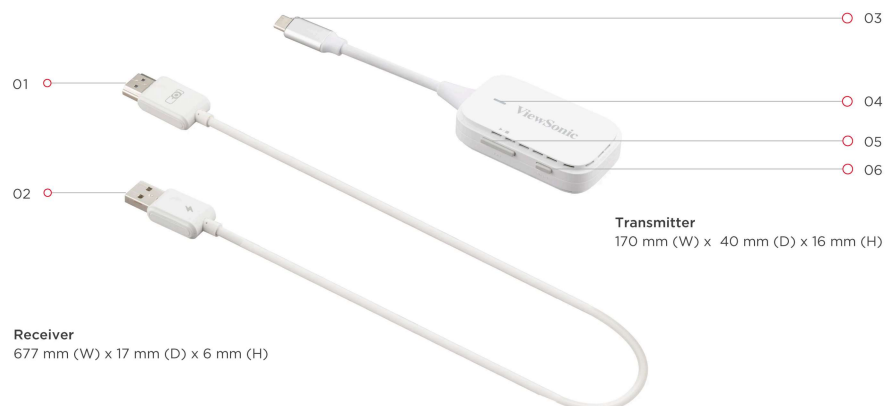

## Key Features

- Plug-and-Play: Direct connection without network setup or software installation
- Peer-to-Peer Connection: Ensure stable and secure connection via an exclusive network
- Smooth Display: Less than 80ms latency with support for up to 1080p resolution
- DRM-protected Content Streaming: Wirelessly display content from Netflix, Disney+, and more
- Long-Range Wireless Transmission: From up to 30m away without long HDMI cables

## Product Description

The ViewShare WPD-700 is an intuitive, stable, and secure wireless casting solution. Offering plug-and-play functionality, it enables users to cast content wirelessly from their mobile devices without network setup or software installation. Using a peer-to-peer connection, it ensures transmission stability and security, and simplifies guest access for content sharing. The WPD-700 provides smooth streaming with less than 80ms latency and supports up to 1080p Full HD resolution. Additionally, it enables wireless streaming of DRM-protected content from popular platforms like Netflix, Disney+, and more. With a transmission range of up to 30m, it allows you to cast content wirelessly even in large spaces, saving the cost of long HDMI cables. The transmitter features a USB-C port, providing direct compatibility with most mobile devices without extra adapters, including the latest iPhone 15. Furthermore, its ability to pair with up to 8 transmitters makes switching between multiple presenters convenient with a single click.

## TRANSMITTER

Connector Type: USB-C x 1

Power Input: 5V/1A

Dimension (WxDxH): 170 x 40 x 16 mm

Net Weight: 37.5g

## RECEIVER

Connector Type: HDMI x 1, USB-A x 1

Power Input: 5V/0.5A

Dimension (WxDxH): 677 x 17 x 6 mm

Net Weight: 19g