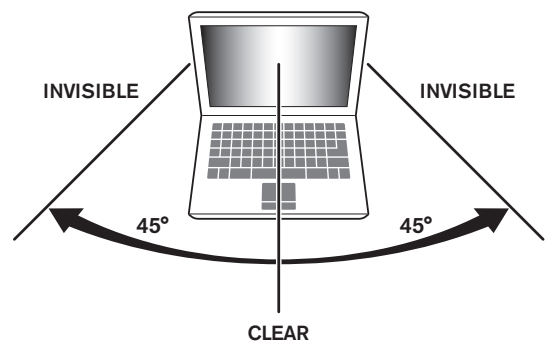

**SOME THINGS  
ARE BEST KEPT  
PRIVATE**

**NEW! PRIVACY  
SCREENS FOR  
TABLET**

Keep your business your business,  
with new privacy screens for:  
Surface Pro 3,  
iPad Air  
& more

Targus Privacy Screens  
are the simplest, most  
effective way to protect  
your on-screen data

- > No onlookers can view information from either the left or right side of your screen
- > Onlookers only see a dark, unclear screen
- > On-screen data is only viewable when you are directly in front of the screen
- > Employees can work comfortably, safely, and more productively with confidential business, without the risk of compromising private company data or personal information

### Tab Guides

- Attaches onto the sides of the LCD frame to hold privacy filter in place
- Position tabs so the privacy screen easily slides on and off

### Adhesive Strips

- Designed to stick onto LCD screens
- Clear adhesive does not impede view