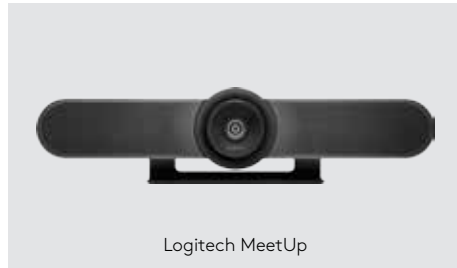

logitech

NOWHERE TO HIDE. SUPER-WIDE FIELD OF VIEW.

Logitech MeetUp

Logitech® MeetUp is a premier ConferenceCam designed for small conference rooms and huddle rooms. With a room capturing, super-wide 120° field of view, MeetUp makes every seat at the table clearly visible. A low-distortion Logitech-engineered lens, Ultra HD 4K optics, and three camera presets deliver

With a compact all-in-one design that minimizes cable clutter, MeetUp is USB plug-and-play and simply works right out of the box with any video conferencing software application and cloud service—including the ones you already use.

BlueJeans

lifesize.

zoom

broadsoft

Cisco Compatible

Logitech MeetUp

FEATURES & BENEFITS

Super-wide 120° field of view

Allows everyone in the room to be seen, even those close to the camera or seated at the edges of the room.

Ultra HD 4K image sensor

Supports multiple resolutions, including 4K (Ultra HD)¹ 1080p (Full HD) and 720p (HD) to best support the quality offered by your application and monitor.