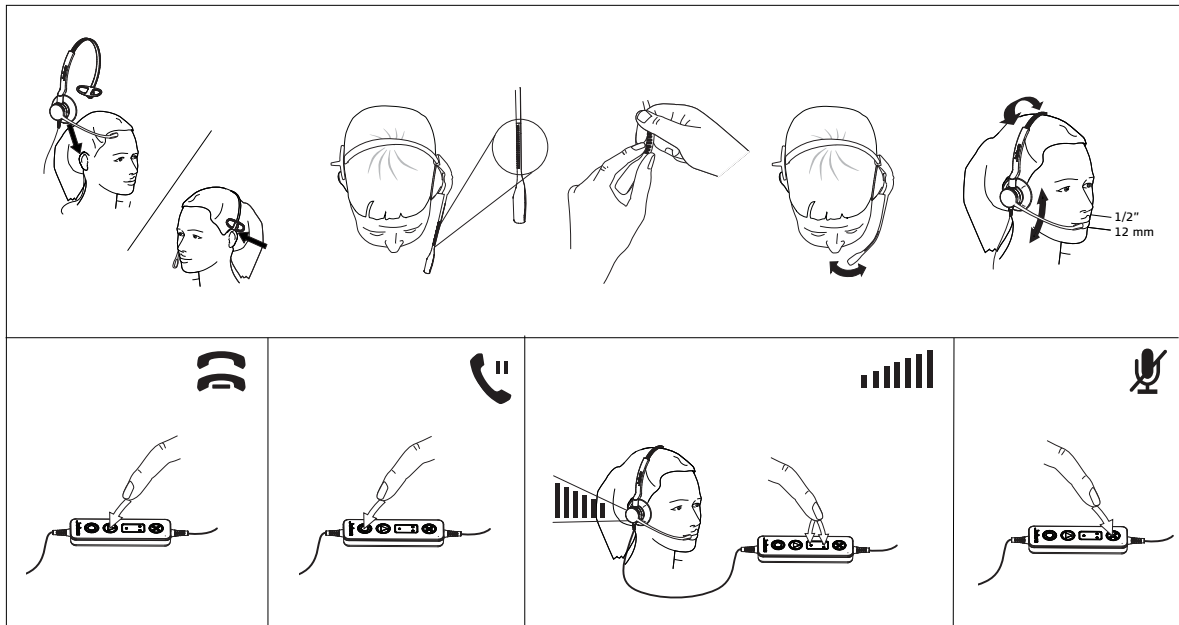

Jabra®
YOU'RE ON

Jabra BIZ™ 2300 headset USB Quick Start Guide

A BRAND BY

GN Netcom

JABRA® IS A REGISTERED TRADEMARK OF GN NETCOM A/S

CUSTOMER SUPPORT

EMEA

Web (for the latest support info and online User Manuals): www.jabra.com