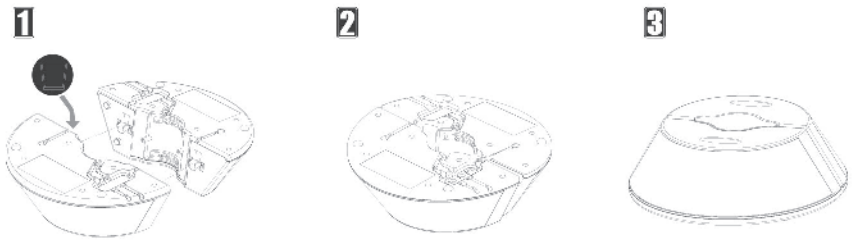

Quick Start Guide

S/N: 13350416

Package Contents

Caution

Desk-top Installation

Ceiling-mount Installation

Connecting Projector

Connecting Power Supply