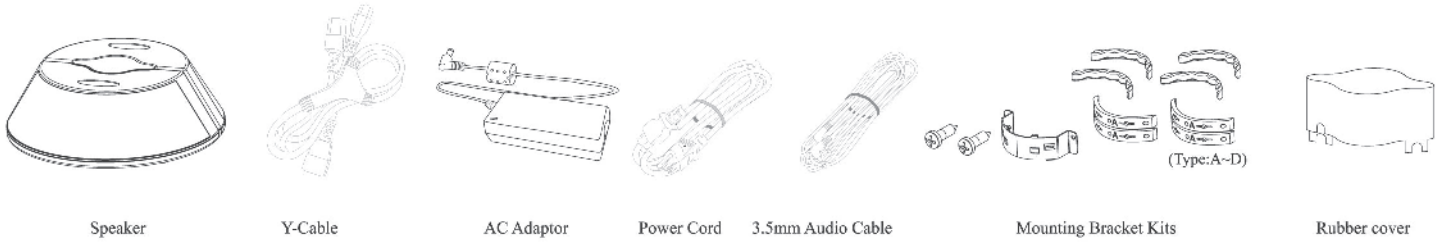

Quick Start Guide

S/N: 13350416

Package Contents

Caution

Desk-top Installation

Ceiling-mount Installation

Connecting Projector

Connecting Power Supply