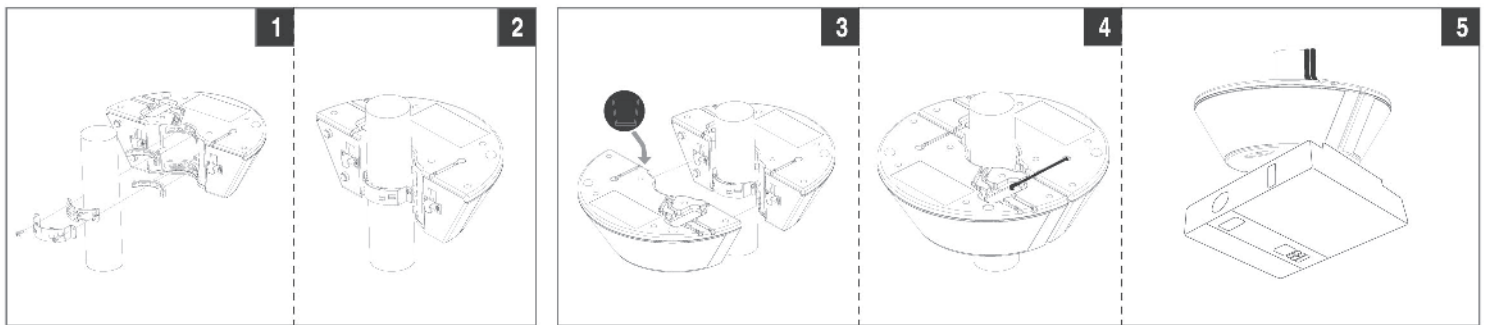

Quick Start Guide

S/N: 13350416

Package Contents

Caution

Desk-top Installation

Ceiling-mount Installation

Connecting Projector

Connecting Power Supply