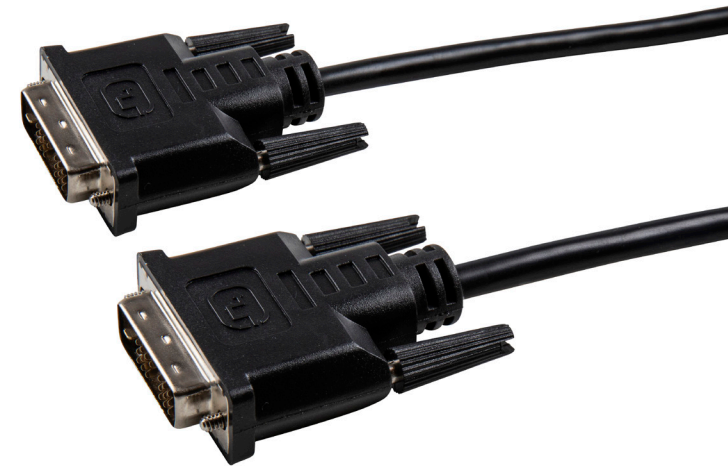

● **ARTICONA is Bechtle's own brand of IT accessories for the modern workplace and stands for quality and reliability in everyday business.**

DVI-D Cable Single Link

Article number: see below

Standard DVI cable to connect a digital monitor to a video source with DVI port. The single-link cable supports resolutions of up to 1920 x 1200.

- DVI connection cable complies with the latest DVI specifications
- Fully shielded for excellent EMI/RFI performance
- Resolution up to 1920 x 1200
- Ideal for PCs, displays and projectors
- Thumb screws prevent inadvertent disconnection

Specifications

Product type	Monitor cable / adapter
Connectors	DVI-D, DVI-D
Connector gender	Male - male
Bidirectional	Yes
• Colour	Black
Resolution (max.)	1920 x 1200 at 60 Hz
Transfer rate	3.96 Gb/s
Design	Passive
Shielding	Double shielded

Article overview

0.5 m	730798
1 m	730799
1.8 m	4213963
3 m	4213971
4.5 m	232099

Bechtle Logistik & Service GmbH
Bechtle Platz 1 | 74172 Neckarsulm | Deutschland