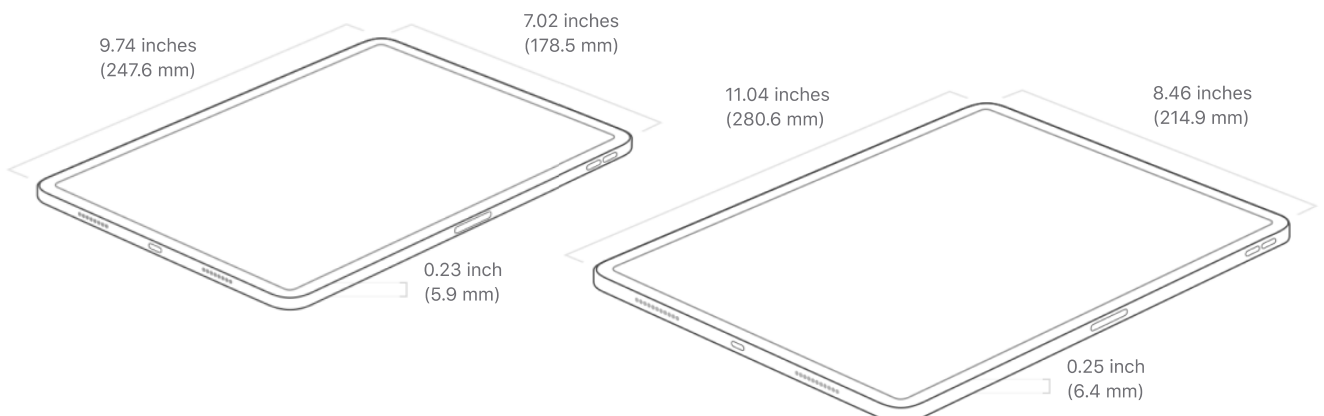

iPad Pro

iPad Pro 11-inch

iPad Pro 12.9-inch

Finish

Silver, Space Gray

Silver, Space Gray

Capacity

128GB
256GB
512GB
1TB
2TB

128GB
256GB
512GB
1TB
2TB

Size and Weight

iPad Pro 11-inch

Wi-Fi models

1.03 pounds (466 grams)

Wi-Fi + Cellular models

1.04 pounds (470 grams)

iPad Pro 12.9-inch

20W USB-C Power Adapter

Display

Liquid Retina display

11-inch (diagonal) LED backlit Multi-Touch display with IPS technology

2388-by-1668-pixel resolution at 264 pixels per inch (ppi)

ProMotion technology

Wide color display (P3)

True Tone display

Fingerprint-resistant oleophobic coating

Fully laminated display

Antireflective coating

1.8% reflectivity

600 nits max brightness

Supports Apple Pencil (2nd generation)

The 11-inch iPad Pro display has rounded corners that follow a beautiful curved design, and these corners are within a standard rectangle. When measured as a standard rectangular shape, the screen is 11 inches diagonally (actual viewable area is less).