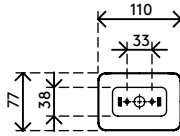

# Addit cable guide 82 cm – desk 453

Suitable for desks up to 82 cm high, the Addit cable guide is the perfect way to tidy away desk cables. The weighted floor plate provides additional stability and ensures the guide stays straight. Made from 100% recycled PP.

Looking for a perfect match with your interior? We can customize the color and length to fit your exact needs.

- Tidies away below-desk cables
- Easy to adjust by adding/removing elements
- Suitable for desk height up to 820 mm
- 100% recycled PP (Polypropylene)
- Accommodates 18 x 7 mm cables
- Weighted floor plate

- Length: 825 mm
- Made in the Netherlands: Dutch design, Dutch quality
- Includes stickers and screws to attach cable guide to desk
- Eligible for Dataflex return program

**Addit cable guide 82 cm – desk 453**