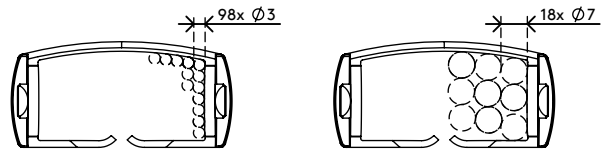

# Addit cable guide 82 cm – desk 453

Suitable for desks up to 82 cm high, the Addit cable guide is the perfect way to tidy away desk cables. The weighted floor plate provides additional stability and ensures the guide stays straight. Made from 100% recycled PP.

Looking for a perfect match with your interior? We can customize the color and length to fit your exact needs.

- Tidies away below-desk cables
- Easy to adjust by adding/removing elements
- Suitable for desk height up to 820 mm
- 100% recycled PP (Polypropylene)
- Accommodates 18 x 7 mm cables
- Weighted floor plate

- Length: 825 mm
- Made in the Netherlands: Dutch design, Dutch quality
- Includes stickers and screws to attach cable guide to desk
- Eligible for Dataflex return program

**Addit cable guide 82 cm – desk 453**