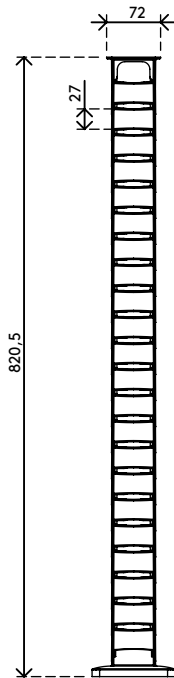

# Addit cable guide 82 cm – desk 453

Suitable for desks up to 82 cm high, the Addit cable guide is the perfect way to tidy away desk cables. The weighted floor plate provides additional stability and ensures the guide stays straight. Made from 100% recycled PP.

Looking for a perfect match with your interior? We can customize the color and length to fit your exact needs.

- Tidies away below-desk cables
- Easy to adjust by adding/removing elements
- Suitable for desk height up to 820 mm
- 100% recycled PP (Polypropylene)
- Accommodates 18 x 7 mm cables
- Weighted floor plate

- Length: 825 mm
- Made in the Netherlands: Dutch design, Dutch quality
- Includes stickers and screws to attach cable guide to desk
- Eligible for Dataflex return program

**Addit cable guide 82 cm – desk 453**