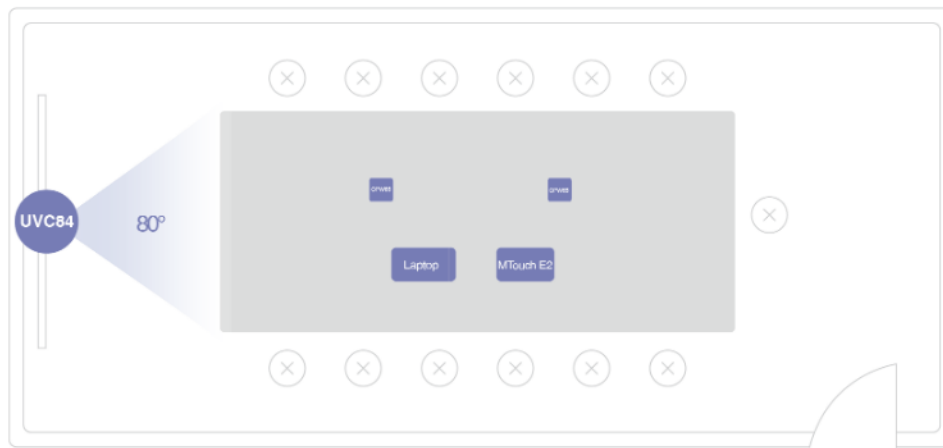

MSpeaker II	• Frequency response: 106Hz-20 KHZ • Maximum Loud Pressure level: $88 \pm 3\text{dB}@8\text{W} / 1\text{M}$ • Sensitivity: $79 \pm 3\text{dB}@1\text{W}/1\text{M}$ • S/N: $\geq 70\text{dB}$ • 3.5mm linear input interface
Package Features	• N.W/CTN: 7.7 Kg • G.W/CTN: 8.4 Kg • Carton Meas: 595 mm x 393 mm x 258 mm

Scene Graph in a Conference Room

MVC Kit

Meeting Room Type	Model	Kit Contain
Medium Meeting Room	MVC640-C4-F13	UVC84 CPW65 MSpeaker II MCore Pro MTouch E2 WDD60 WPP30

[Click here](#) to go to the product introduction of the Yealink official website.