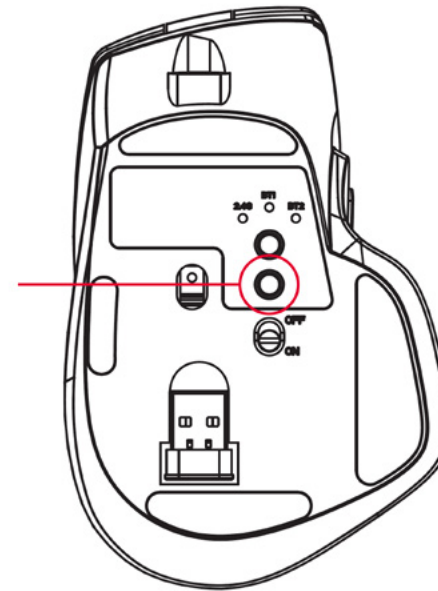

Bechtle Logistik & Service GmbH
Bechtle Platz 1 | 74172 Neckarsulm | Deutschland

Specifications

Product type	Mouse
Application	Mobile
Number of Buttons	7
Rechargeable	Yes
Color	Black
Handedness	Right-Handed
Connection Type	Wireless
Connectors	1 x USB Type C
Transmission Technology	2.4 GHz, Bluetooth + 4.2 Bluetooth
Features	Ergonomic, Silent-Click, Multi-Device Use, LED Light
Dimensions	124 x 82 x 49
Weight	0.105 kg
Manufacturer Warranty	2 Years Bring-In
Included in Package	USB Charging Cable / USB-A Receiver