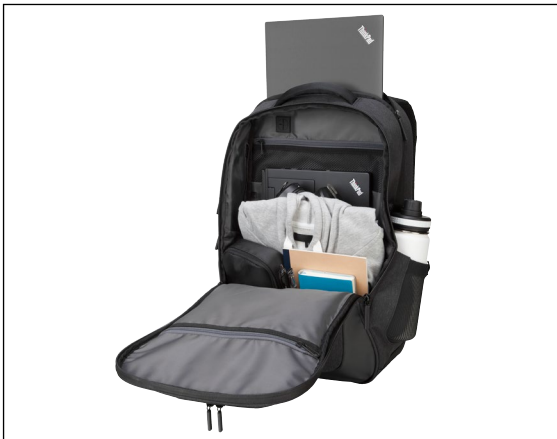

LENOVO™ 17" PASSAGE BACKPACK

SPECIFICATIONS

Lenovo Part No.	Lenovo 17" Passage Backpack • 4X40N72081
Product Color	Black/Grey
Product Dimensions	20.75"H x 12.13"W x 7.0"D (52.7 x 30.8 x 17.8cm)
Unit Weight	2.4 lb (1.09 kg)
Compatibility	ThinkPad notebook computers up to 17" wide
Warranty	One-Year Limited