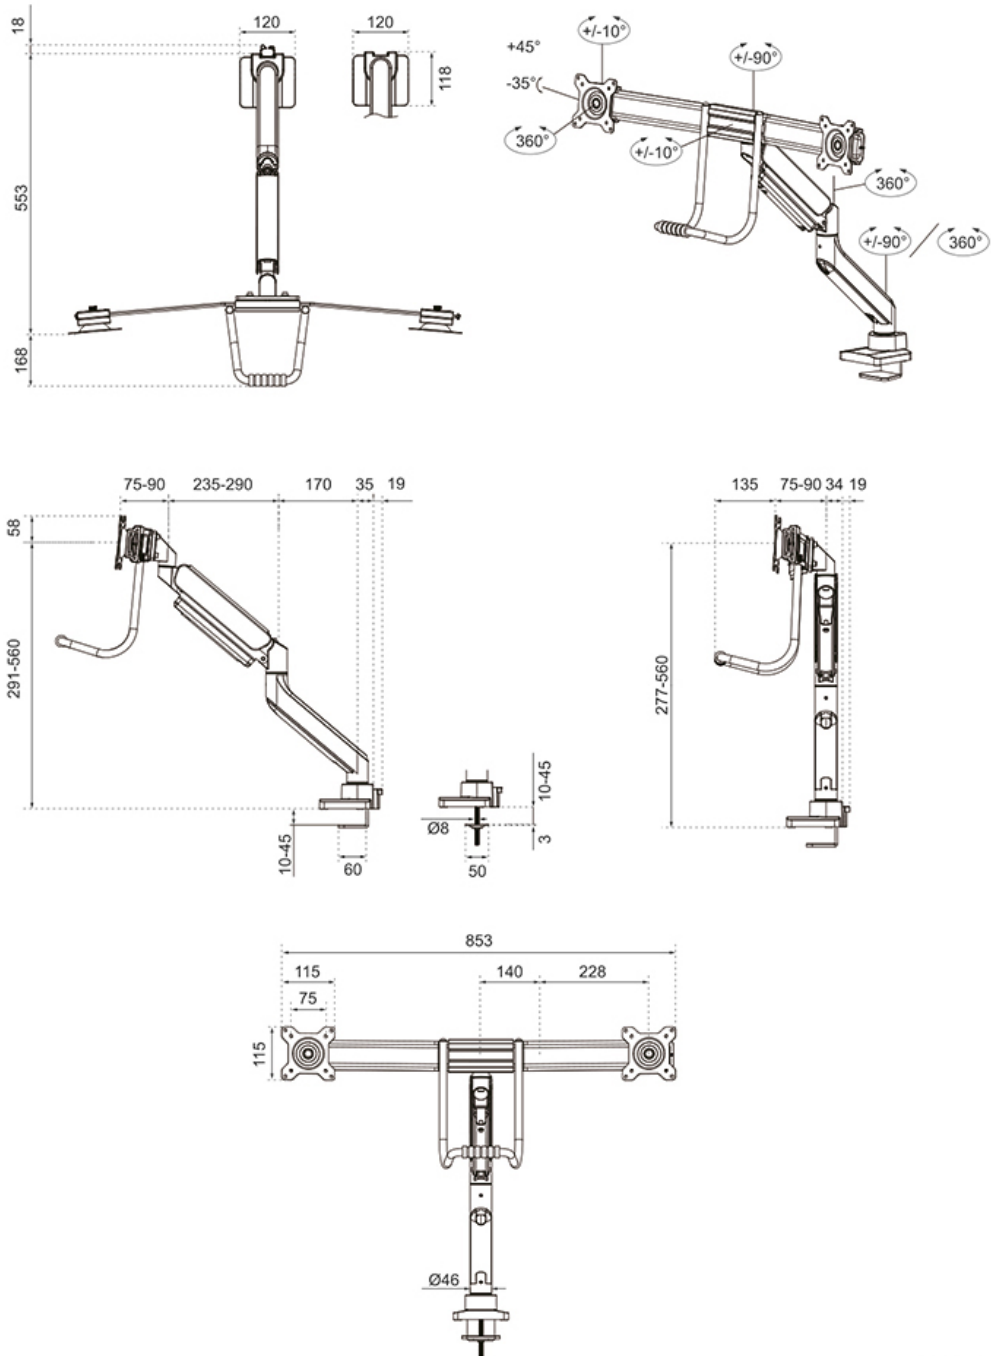

FUNCTIONALITY

Type	Full motion
Height adjustment	29,1-56 cm
Width adjustment	99 cm
Depth adjustment	14,3-55,3 cm
Tilt (degrees)	+10°, -10°
Swivel (degrees)	+90°, -90°
Rotate (degrees)	+180°, -180°
Height	64,6 cm
Width	76,1 cm
Depth	11,5 cm
Adjustment type	Gas spring

Neomounts

Neomounts

Neomounts NEXT Core DS75-450BL2 Dual crossbar monitor arm - 17-32" - 1-8 kg/screen - gas spring - 180°-stop - Topfix - Easy Install-model - 100% plastic-free packaging - black

The Neomounts DS75-450BL2 NEXT Core is a full motion desk mount for two flat screens up to 32" with a maximum weight capacity of 8 kg per screen. The versatile tilt (20°), rotate (360°) and swivel (180°) technology allows the mount to change to any viewing angle to fully benefit from the capabilities of the screens. Additionally, the mount has gas spring height adjustment (29,1-56 cm) and depth adjustment (14,3-55,3 cm), to create the perfect working position.

The DS75-450BL2 is suitable for screens that meet VESA hole pattern 75x75 or 100x100 mm. Unused hole patterns can be covered using one of Neomounts VESA adapter plates. The desk mount is equipped with an Quick-release VESA system and comes with both a topfix clamp and grommet for quick and easy installation.

Neomounts

Measuring unit: mm