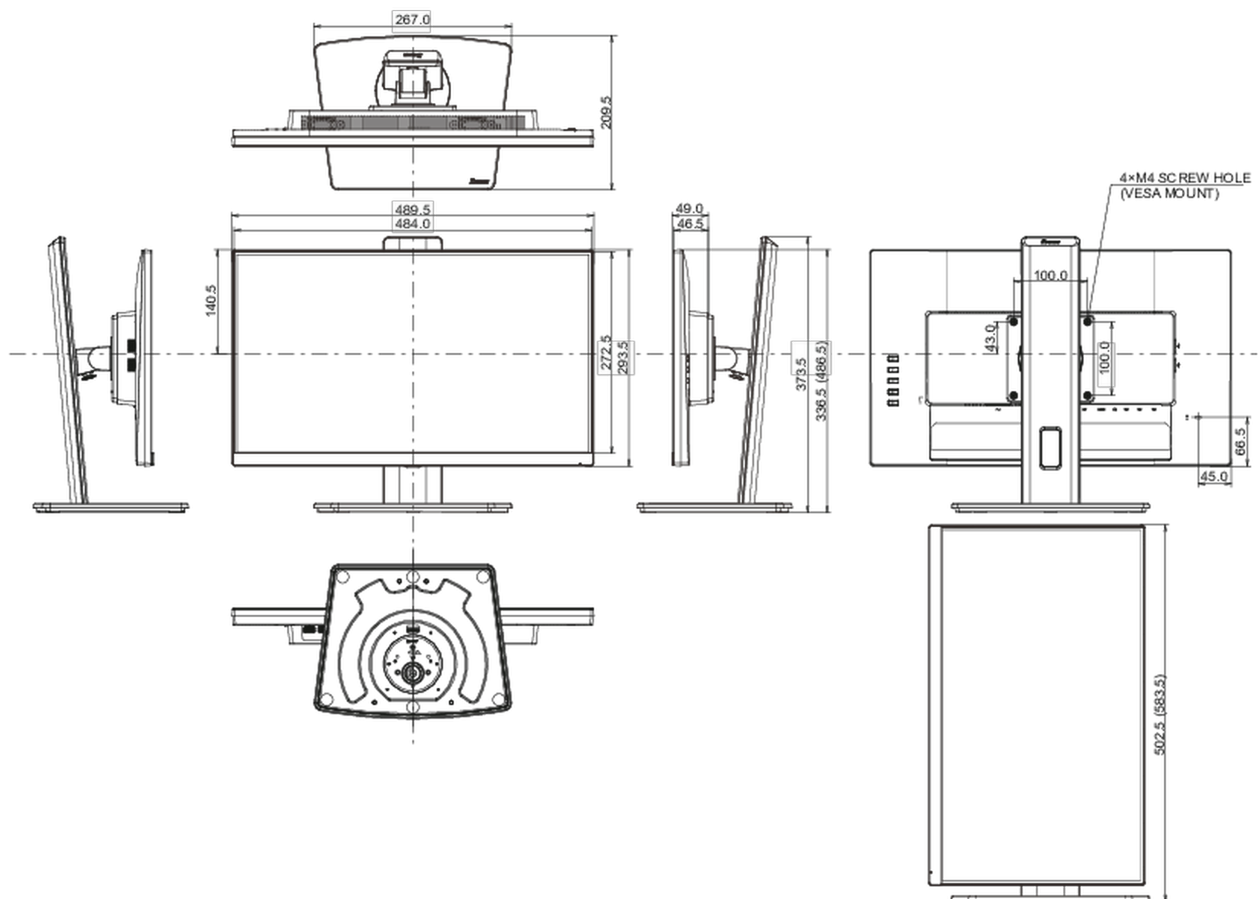

04 MECHANICAL

Display position adjustments	height, swivel, tilt, pivot (rotation both sides)
Height adjustment	150mm
Rotation (PIVOT function)	90°
Swivel stand	90°; 45° left; 45° right
Tilt angle	22° up; 5° down
VESA mounting	100 x 100mm

TCO Certified, CE, TÜV-Bauart, EAC, VCCI-B, PSE, RoHS support, ErP, WEEE, REACH, UKCA

REACH SVHC

above 0.1%: Lead

08 DIMENSIONS / WEIGHT

Product dimensions W x H x D

489.5 x 336.5 (486.5) x 109.5mm

Box dimensions W x H x D

560 x 380 x 159mm

Weight (without box)

4.5kg

Weight (with box)

5.9kg

EAN code

4948570123322

All trademarks and registered trademarks acknowledged. E & O E. Specification subject to change without notice. All LCD's comply with ISO-9241-307:2008 in connection with pixel defects.