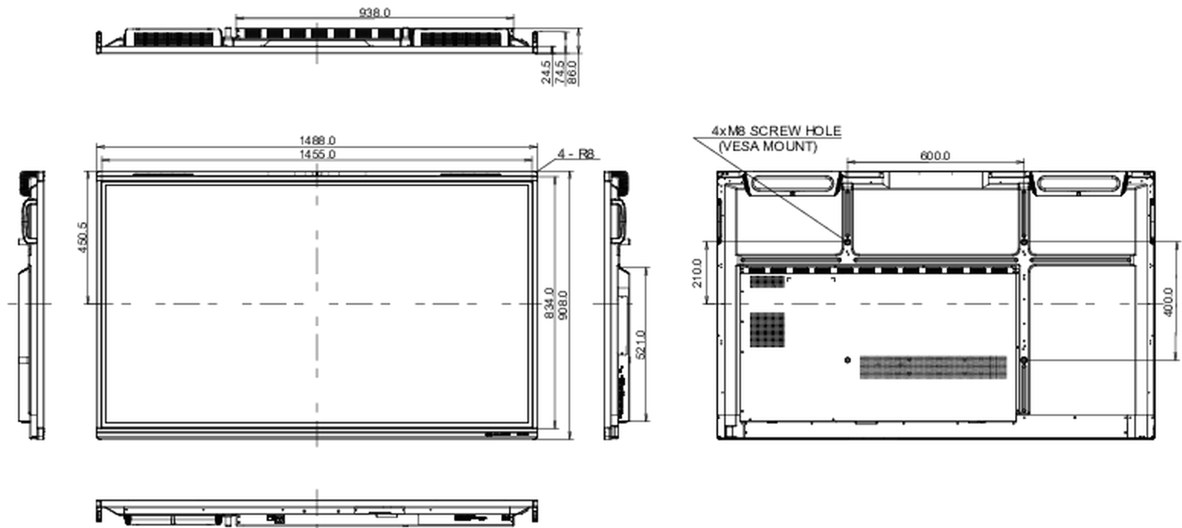

Power usage

150W typical, 0.5W stand by, 0.3W off mode

09 SUSTAINABILITY

Regulations

CB, CE, TÜV-Bauart, EAC, RoHS support, ErP, WEEE, REACH (RoHS)

REACH SVHC

above 0.1%: Lead

10 DIMENSIONS / WEIGHT

Product dimensions W x H x D

1488 x 908 x 86mm

Box dimensions W x H x D

1628 x 1005 x 208mm

Weight (without box)

39kg

Weight (with box)

48.3kg

EAN code

4948570122028

All trademarks and registered trademarks acknowledged. E & O E. Specification subject to change without notice. All LCD's comply with ISO-9241-307:2008 in connection with pixel defects.

© IIYAMA CORPORATION. ALL RIGHTS RESERVED