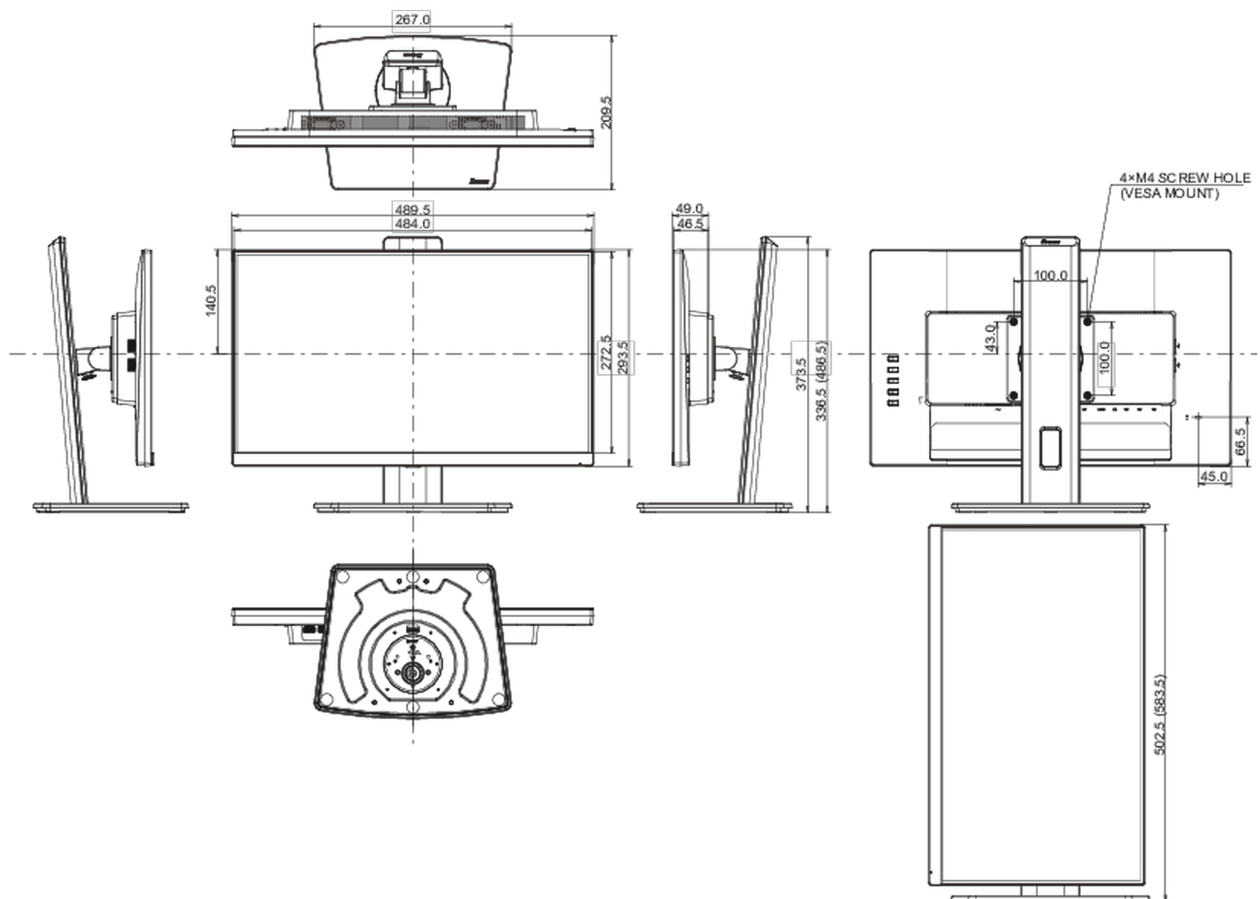

Cable management system

yes

05 ACCESSORIES INCLUDED

Cables

power, USB

Other

quick start guide, safety guide

06 POWER MANAGEMENT

Power supply unit

internal

Power supply

AC 100 - 240V, 50/60Hz

Power usage

14W typical, 0.5W stand by, 0.3W off mode

07 SUSTAINABILITY

Regulations

TCO Certified, CE, TÜV-Bauart, EAC, VCCI-B, PSE, RoHS support, ErP, WEEE, REACH, UKCA

REACH SVHC

above 0.1%: Lead

08 DIMENSIONS / WEIGHT

Product dimensions W x H x D

489.5 x 336.5 (486.5) x 109.5mm

Box dimensions W x H x D

560 x 380 x 159mm

Weight (without box)

4.5kg

Weight (with box)

5.9kg

EAN code

4948570122554