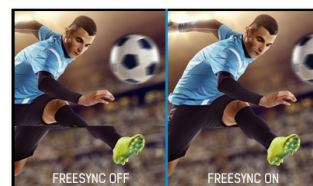

**21.5" IPS technology panel with height adjustable stand and 100Hz refresh rate**

Stylish edge-to-edge design makes the ProLite XUB2292HSU perfect for multi-monitor set-ups. The IPS panel technology offers accurate and consistent colour reproduction with wide viewing angles. The 100Hz refresh rate together with FreeSync function provides an instant, tangible improvement in image smoothness. High contrast and brightness values mean the monitor will provide excellent performance for photographic and web design. Equipped with speakers, USB 3.2 hub, headphone socket, HDMI and DisplayPort connections, a blue light reducer function to reduce eye fatigue and an ergonomic 150mm height adjustable stand for optimal user comfort, make this monitor a great choice for both multi-monitor configuration and office applications.

Available also with fixed stand : [ProLite XU2292HSU-B6](#)

100Hz

A 100Hz refresh rate translates into increased smoothness of the image. This means that flickering is reduced and therefore eye fatigue is also less noticeable. The increased frequency also means smoother transitions between contrasting colours, smoother motion scenes in both movies and gaming, and even reduced mouse cursor flickering.