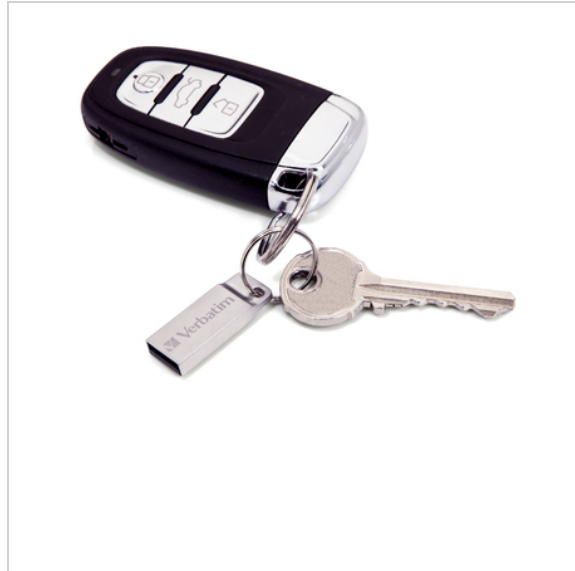

## Metal Executive USB 2.0 Drive 32GB

The Metal Executive USB 2.0 Drive has a small, sleek metal casing which makes it incredibly tough and able to withstand the demands of everyday life.

Product Number: 98749

### Product Information

- Ultra small metal housing
- Tough, waterproof & dustproof design
- Includes a convenient metal key ring
- Capacities available: 16GB, 32GB & 64GB
- Stylish Silver colour

### System Requirements

USB 3.0/ USB 2.0 port

Windows 10, 8, 7, Vista, XP

Mac OS X 10.4 or higher

Linux 2.4.0 or higher

### Specifications

- Weight: 3.6 grams approx
- Dimensions: 29 x 15 x 5.5mm (LxWxH)
- Interface: USB 2.0
- Power Source: USB Bus
- Pack Contents: Metal Executive USB 2.0 Drive & metal key ring.

Verbatim Europe - [www.verbatim-europe.com](http://www.verbatim-europe.com)