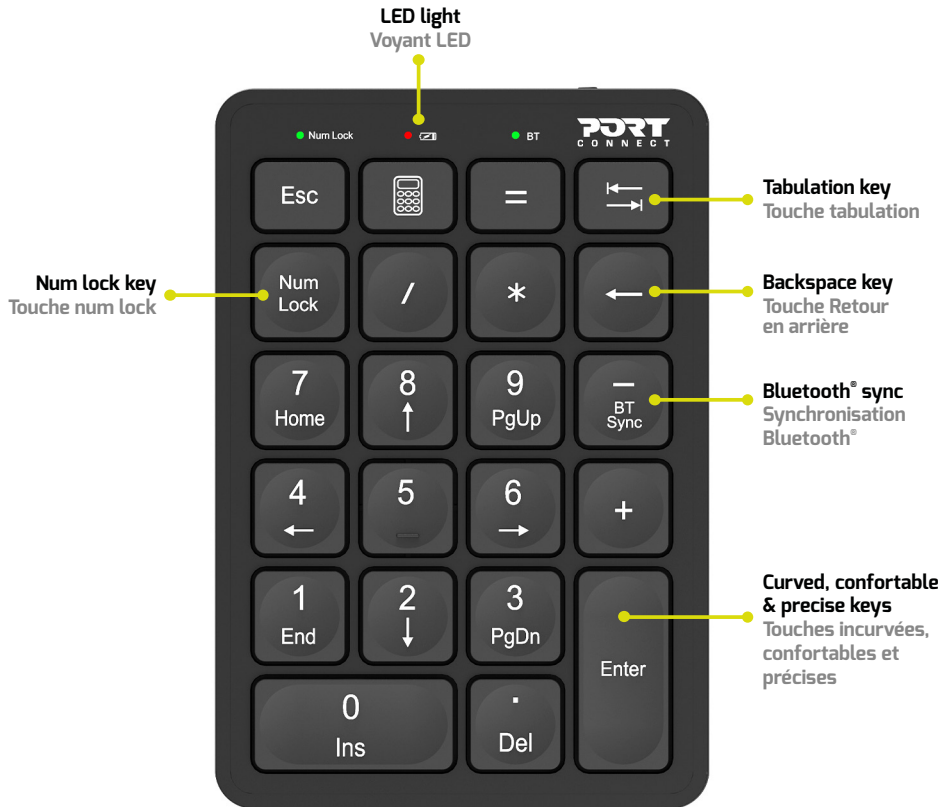

TECHNICAL SPECIFICATIONS

PRODUCT NAME	BLUETOOTH RECHARGEABLE KEYPAD
REF - EAN	900802 - 3 56704 900802 4
SPECIFICATIONS	• Bluetooth technology • Battery: Lithium polymer 3.7V ≈ 110mAh • Input power: 5V ≈ 100mA
CONTENTS	1 Bluetooth® rechargeable keypad 1 USB-A to USB-C charging cable 2 user guides
COMPATIBILITY	• Windows® & macOS®
PRODUCT DIMENSIONS Width x Height x Depth	12,7 x 8,7 x 1,9cm
PRODUCT WEIGHT	111 gr
PACKAGED DIMENSIONS Width x Height x Depth	23 x 14 x 5 cm
PACKAGED WEIGHT	165 gr
PCB	5
MATERIAL	ABS + PCBA
COUNTRY OF ORIGIN	China
WARRANTY	2 years warranty

Pictures submit to change / Photos non-contractuelles - All trademarks and registered trademarks are the property of their respective owners / Toutes les marques commerciales et marques commerciales déposées sont les propriétés de leurs détenteurs respectifs

DE Aufladbare Bluetooth®-Tastatur

- Bluetooth®-Konnektivität
- Kompatibel: Windows® und macOS®
- Wiederaufladbare Batterie

NL Bluetooth® oplaadbaar toetsenbord

- Bluetooth®-connectiviteit
- Compatibel: Windows® en macOS®
- Oplaadbare batterij

PT Teclado recarregável Bluetooth®

- Conectividade Bluetooth®
- Compatível: Windows® e macOS®
- Bateria recarregável

HU Bluetooth® újratölthető billentyűzet

CS Bluetooth® dobijecí klávesnice

SK Dobijacia klávesnica Bluetooth®

PL Klawiatura z możliwością ładowania Bluetooth®

AR لوحة مفاتيح بلوتوث® قابلة لإعادة الشحن

SL Bluetooth® polnilna tipkovnica

ES Teclado recargable Bluetooth®

- Conectividad Bluetooth®
- Compatible: Windows® y macOS®
- Batería recargable

RU Перезаряжаемая клавиатура Bluetooth®

- Bluetooth®-подключение
- Совместимость: Windows® и macOS®
- Аккумулятор

SV Bluetooth® uppladdningsbar knappsats

- Bluetooth®-anslutning
- Kompatibel: Windows® & macOS®
- Laddningsbart batteri