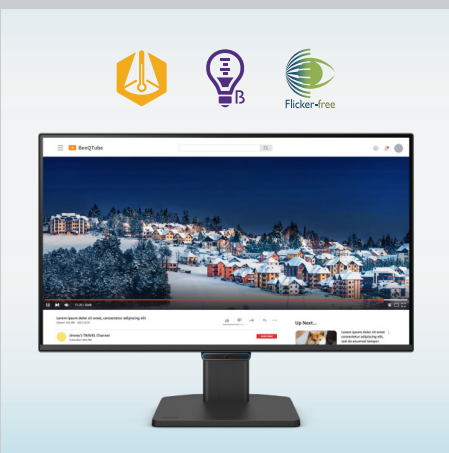

Stay Focused. Work in Eye Comfort.

BenQ BL2490C Business Monitor

You can now ease eye strain from nonstop docs and spreadsheets with BenQ Eye-Care Triple Protection. Enjoy BL2490C's clean design, sharp visuals, and all-day adaptive eye comfort for great productivity.

One USB-C Does It All

USB-C simplifies your workflow by transferring data and connecting to your devices with just one cable.

144Hz Smooth Motion

Enjoy a 144Hz refresh rate for a clearer and smoother experience. This high refresh rate ensures quick response to changes, providing enhanced comfort for webpage reading, video streaming, and gaming.

4-sided Ultrathin Bezel

Clean lines and a seamless viewing experience enhance focus and eliminate distractions.

Eye-Care Triple Protection

No more tweaking one setting after another just to protect your eyes. BenQ Eye-Care Monitors come equipped with Triple Eye Protection, with Visual Optimizer, Low Blue Light, and Flicker-Free technology to deliver effortless, all-day eye comfort.

Visual Optimizer Hotkey

The Visual Optimizer (formerly B.I.+) Hotkey lets you tweak brightness and color temperature separately—for a screen that feels just right.

Stunning Colors, Sharp Images

Experience vivid colors and reliable clarity from any angle with the BL2490C's IPS panel and 99% sRGB color gamut. Better clarity and more details make you view more comfortably.