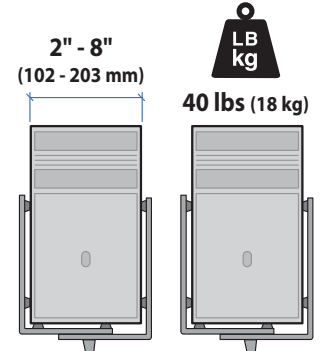

Sit-Stand Wall Mount System

Small CPU Holder

Medium CPU Holder

Wall Track

Wall Mount Bracket

Stud mounting:
M8 x 80mm or 5/16" x 3"
and flat washer 8mm or
5/16" (2 places)

Wall Track mounting:
Button head cap screw
#10-24 x 5/8" (4 places)

ergotron®

Dimensional & Range of Motion Illustrations

Sit-Stand Wall Mount System

LCD Arm

Dimensions

Range of Motion

Weight Capacity

Monitor depth greater than 2.5" (64 mm) may diminish capacity. Call Ergotron for more information.