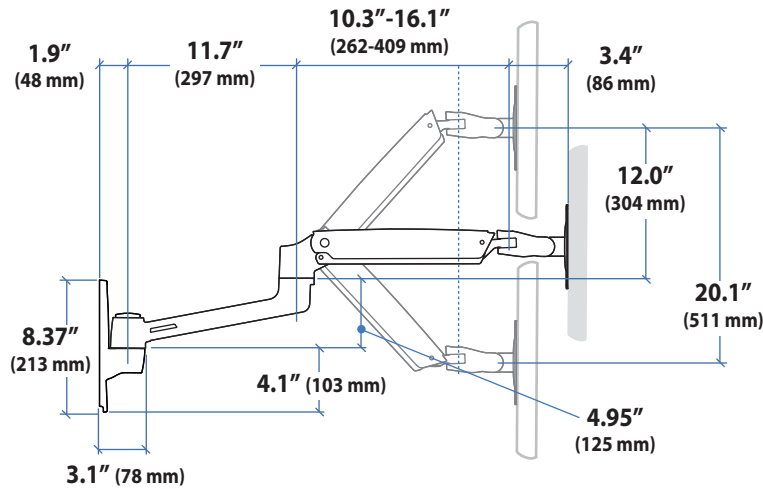

ergotron®

Dimensional & Range of Motion Illustrations

Sit-Stand Wall Mount System

LCD Arm

Dimensions

Range of Motion

Weight Capacity

Monitor depth greater than 2.5" (64 mm) may diminish capacity. Call Ergotron for more information.

© 2012 Ergotron, Inc. rev. 12/17/2018 DIM-LXSSWSystem Content is subject to change without notification

Americas Sales and Corporate Headquarters

St. Paul, MN USA
(800) 888-8458
+1-651-681-7600
www.ergotron.com
sales@ergotron.com