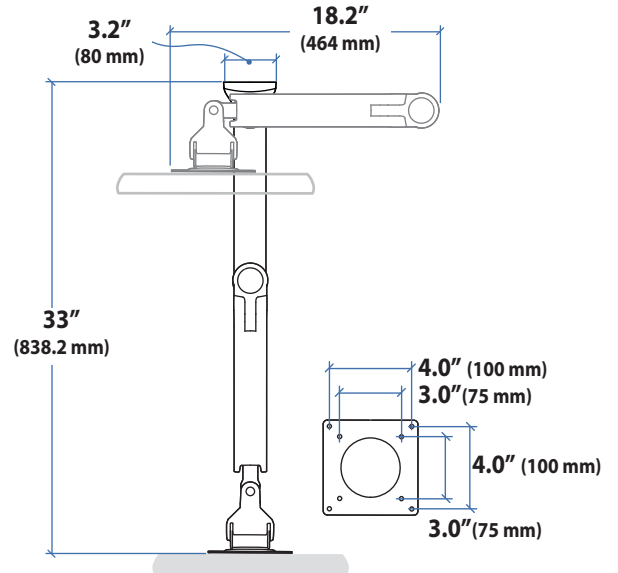

ergotron®

Dimensional & Range of Motion Illustrations

Sit-Stand Wall Mount System

LCD Arm

Dimensions

Range of Motion

Weight Capacity

Monitor depth greater than 2.5" (64 mm) may diminish capacity. Call Ergotron for more information.