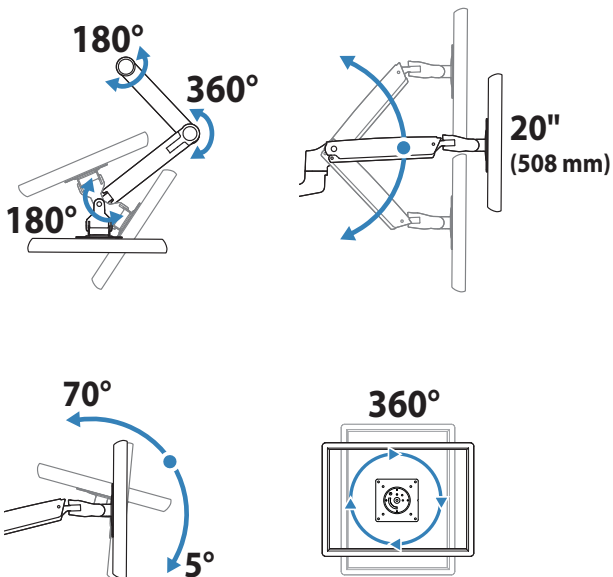

ergotron®

Dimensional & Range of Motion Illustrations

Sit-Stand Wall Mount System

LCD Arm

Dimensions

Range of Motion

Weight Capacity

Monitor depth greater than 2.5" (64 mm) may diminish capacity. Call Ergotron for more information.