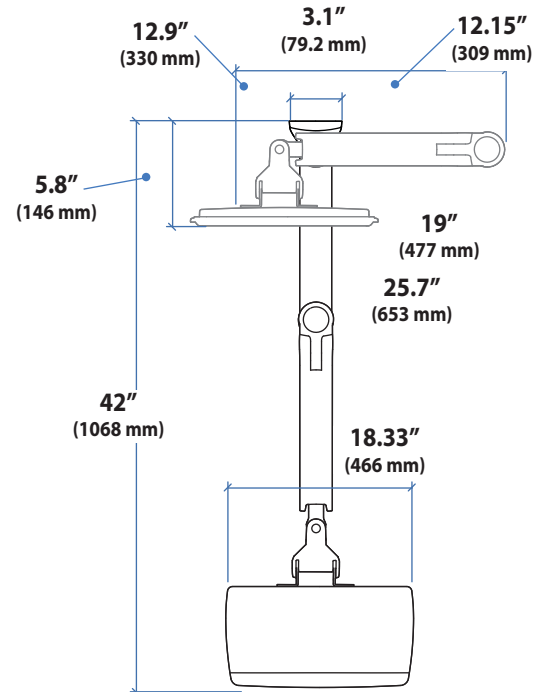

ergotron®

Dimensional & Range of Motion Illustrations

Sit-Stand Wall Mount System

LCD Arm

Dimensions

Range of Motion

Weight Capacity

Monitor depth greater than 2.5" (64 mm) may diminish capacity. Call Ergotron for more information.

ergotron®

Sit-Stand Wall Mount System

Keyboard Arm

Dimensions

Weight Capacity

Range of Motion

© 2012 Ergotron, Inc. rev. 12/17/2018 DIM-LXSSWSystem Content is subject to change without notification

Americas Sales and Corporate Headquarters