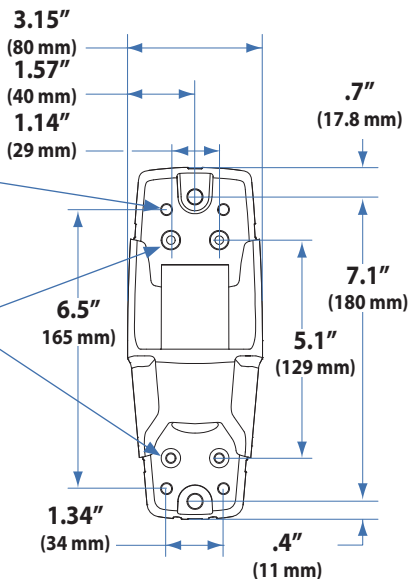

Sit-Stand Wall Mount System

Small CPU Holder

Medium CPU Holder

Wall Track

Wall Mount Bracket

Stud mounting:
M8 x 80mm or 5/16" x 3"
and flat washer 8mm or
5/16" (2 places)

Wall Track mounting:
Button head cap screw
#10-24 x 5/8" (4 places)

ergotron®

Dimensional & Range of Motion Illustrations

Sit-Stand Wall Mount System

LCD Arm

Dimensions

Range of Motion

Weight Capacity

Monitor depth greater than 2.5" (64 mm) may diminish capacity. Call Ergotron for more information.