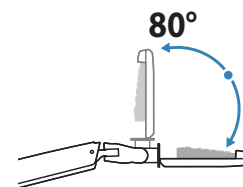

ergotron®

Sit-Stand Wall Mount System

Keyboard Arm

Dimensions

Weight Capacity

Range of Motion

© 2012 Ergotron, Inc. rev. 12/17/2018 DIM-LXSSWSystem Content is subject to change without notification

Americas Sales and Corporate Headquarters