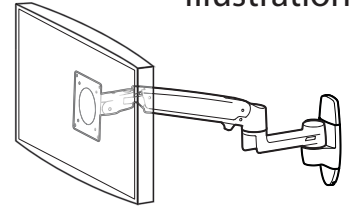

ergotron®

Dimensional & Range of Motion Illustrations

Sit-Stand Wall Mount System

LCD Arm

Dimensions

Range of Motion

Weight Capacity

Monitor depth greater than 2.5" (64 mm) may diminish capacity. Call Ergotron for more information.