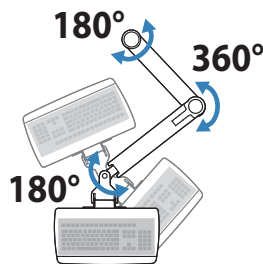

ergotron®

Dimensional & Range of Motion Illustrations

Sit-Stand Wall Mount System

LCD Arm

Dimensions

Range of Motion

Weight Capacity

Monitor depth greater than 2.5" (64 mm) may diminish capacity. Call Ergotron for more information.

ergotron®

Sit-Stand Wall Mount System

Keyboard Arm

Dimensions

Weight Capacity

Range of Motion

© 2012 Ergotron, Inc. rev. 12/17/2018 DIM-LXSSWSystem Content is subject to change without notification

Americas Sales and Corporate Headquarters