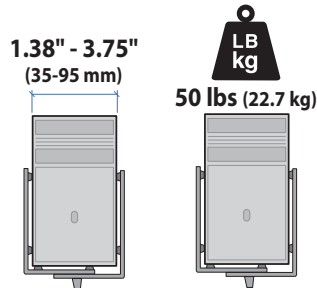

Sit-Stand Wall Mount System

Small CPU Holder

Medium CPU Holder

Wall Track

Wall Mount Bracket

Stud mounting:
M8 x 80mm or 5/16" x 3"
and flat washer 8mm or
5/16" (2 places)

Wall Track mounting:
Button head cap screw
#10-24 x 5/8" (4 places)

ergotron®

Dimensional & Range of Motion Illustrations

Sit-Stand Wall Mount System

LCD Arm

Dimensions

Range of Motion

Weight Capacity

Monitor depth greater than 2.5" (64 mm) may diminish capacity. Call Ergotron for more information.