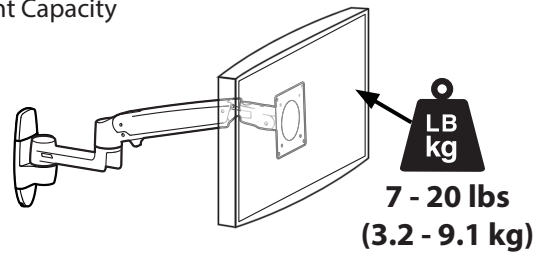

ergotron®

Dimensional & Range of Motion Illustrations

Sit-Stand Wall Mount System

LCD Arm

Dimensions

Range of Motion

Weight Capacity

Monitor depth greater than 2.5" (64 mm) may diminish capacity. Call Ergotron for more information.