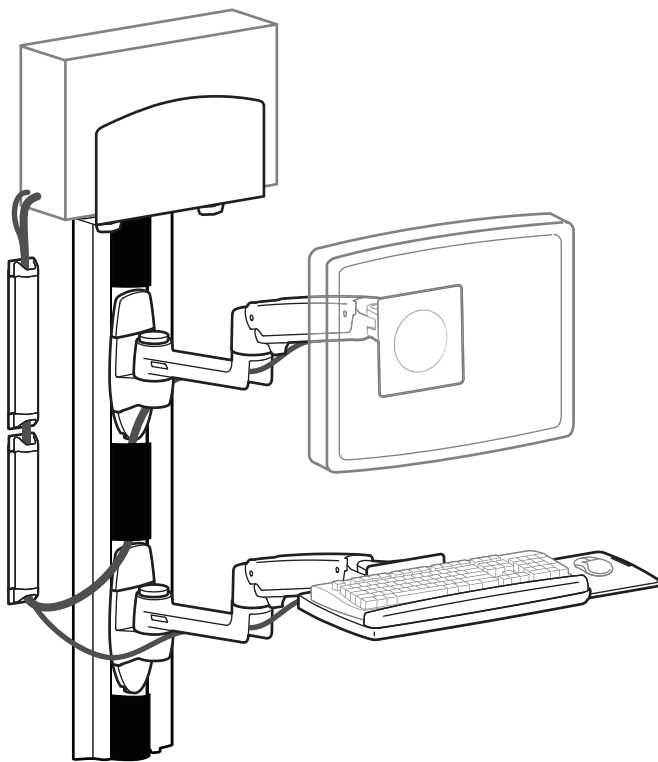

Sit-Stand Wall Mount System

Small CPU Holder

Medium CPU Holder

Wall Track

Wall Mount Bracket

Stud mounting:
M8 x 80mm or 5/16" x 3"
and flat washer 8mm or
5/16" (2 places)

Wall Track mounting:
Button head cap screw
#10-24 x 5/8" (4 places)

ergotron®

Dimensional & Range of Motion Illustrations

Sit-Stand Wall Mount System

LCD Arm

Dimensions

Range of Motion

Weight Capacity

Monitor depth greater than 2.5" (64 mm) may diminish capacity. Call Ergotron for more information.