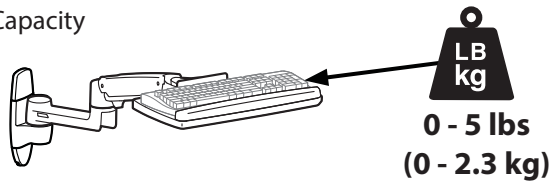

ergotron®

Sit-Stand Wall Mount System

Keyboard Arm

Dimensions

Weight Capacity

Range of Motion

© 2012 Ergotron, Inc. rev. 12/17/2018 DIM-LXSSWSystem Content is subject to change without notification

Americas Sales and Corporate Headquarters