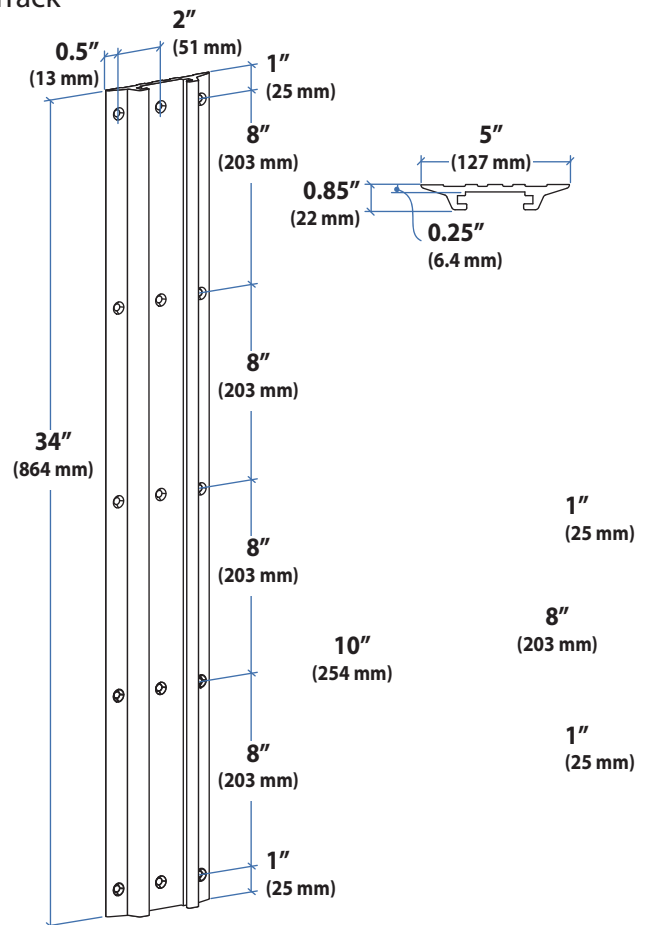

Sit-Stand Wall Mount System

Small CPU Holder

Medium CPU Holder

Wall Track

Wall Mount Bracket

Stud mounting:
M8 x 80mm or 5/16" x 3"
and flat washer 8mm or
5/16" (2 places)

Wall Track mounting:
Button head cap screw
#10-24 x 5/8" (4 places)

ergotron®

Dimensional & Range of Motion Illustrations

Sit-Stand Wall Mount System

LCD Arm

Dimensions

Range of Motion

Weight Capacity

Monitor depth greater than 2.5" (64 mm) may diminish capacity. Call Ergotron for more information.