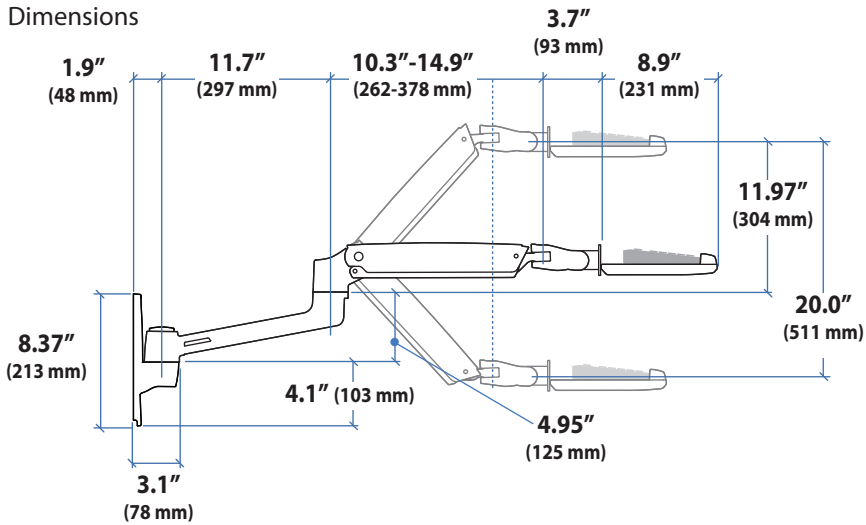

ergotron®

Dimensional & Range of Motion Illustrations

Sit-Stand Wall Mount System

LCD Arm

Dimensions

Range of Motion

Weight Capacity

Monitor depth greater than 2.5" (64 mm) may diminish capacity. Call Ergotron for more information.

ergotron®

Sit-Stand Wall Mount System

Keyboard Arm

Dimensions

Weight Capacity

Range of Motion

© 2012 Ergotron, Inc. rev. 12/17/2018 DIM-LXSSWSystem Content is subject to change without notification

Americas Sales and Corporate Headquarters