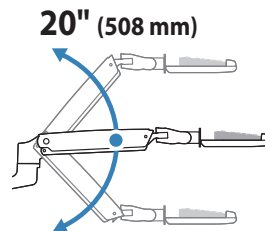

ergotron®

Sit-Stand Wall Mount System

Keyboard Arm

Dimensions

Weight Capacity

Range of Motion

© 2012 Ergotron, Inc. rev. 12/17/2018 DIM-LXSSWSystem Content is subject to change without notification

Americas Sales and Corporate Headquarters