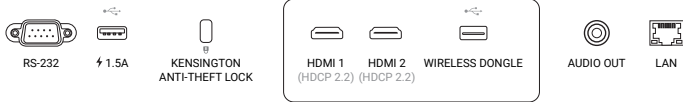

INPUT AND OUTPUT TERMINALS