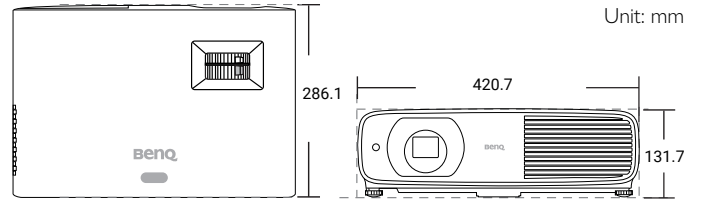

DIMENSIONS