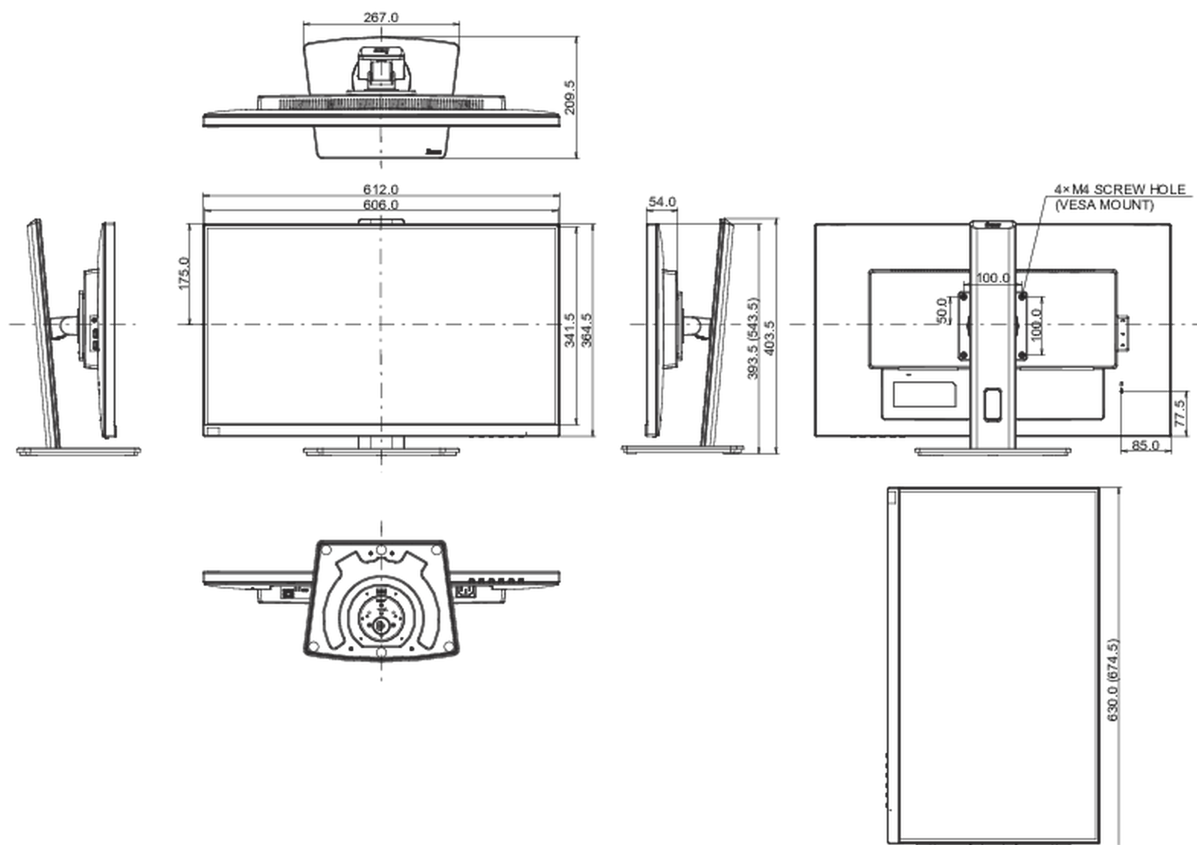

04 MECHANICAL

Display position adjustments	height, swivel, tilt, pivot (rotation both sides)
Height adjustment	150mm
Rotation (PIVOT function)	90°
Swivel stand	90°; 45° left; 45° right
Tilt angle	23° up; 5° down
VESA mounting	100 x 100mm

Cable management system yes

05 ACCESSORIES INCLUDED

Cables	power, HDMI, USB-C
Other	quick start guide, safety guide

06 POWER MANAGEMENT

Power supply unit	internal
Power supply	AC 100 - 240V, 50/60Hz
Power usage	20W typical, 0.5W stand by, 0.5W off mode

Product dimensions W x H x D	612 x 393.5 (543.5) x 209.5mm
Box dimensions W x H x D	693 x 170 x 440mm
Weight (without box)	6.6kg
Weight (with box)	7.0kg
EAN code	4948570121786

All trademarks and registered trademarks acknowledged. E & O E. Specification subject to change without notice. All LCD's comply with ISO-9241-307:2008 in connection with pixel defects.