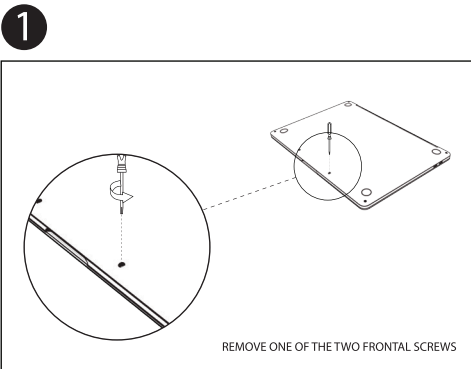

Univeral LEDGE for all MacBook Pro Models

Installation Guide

KIT CONSISTS OF

"LEDGE" Lock Slot Adapter

Fastening Screws

Screwdriver