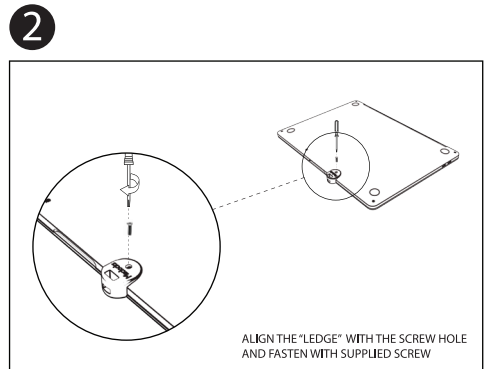

Univeral LEDGE for all MacBook Pro Models

Installation Guide

KIT CONSISTS OF

"LEDGE" Lock Slot Adapter

Fastening Screws

Screwdriver