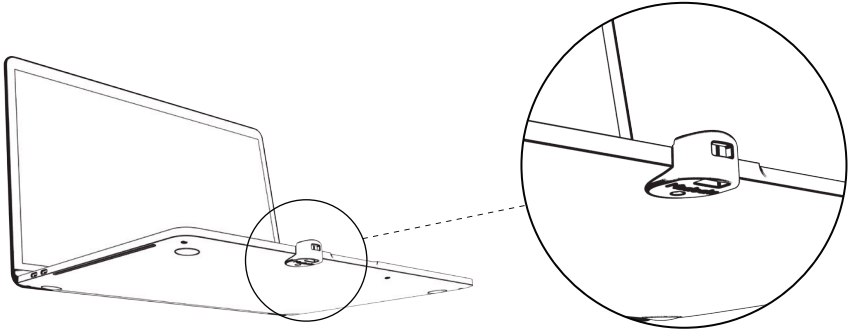

Univeral LEDGE for all MacBook Pro Models

Installation Guide

KIT CONSISTS OF

"LEDGE" Lock Slot Adapter

Fastening Screws

Screwdriver