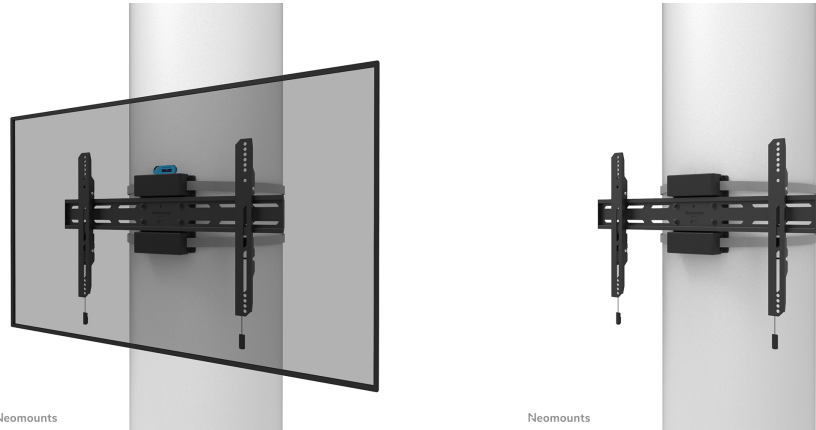

FUNCTIONALITY

Type	Fixed
Lockable	Lockable - Security screw included
Rotate (degrees)	+3°, -3°
Height	42,5 cm
Width	68,4 cm
Depth	6,7 cm
Adjustment type	Micro adjustment

INFORMATION

Color	Black
Main material	Steel
Warranty	5 year
EAN code	8717371449520

Neomounts WL30S-910BL16 Fixed TV pillar mount - 40-75" - max 50 kg - VESA 200x100-600x400 - suitable for Ø 25-100 cm - d 6,7 cm - level adjustment - lockable (incl. security screw, excl. lock) - black

The Neomounts WL30S-910BL16 is a fixed pillar mount for screens up to 75" with a maximum weight capacity of 50 kg. The mount is suitable for Ø25-100 cm cylinder, square and rectangular pillars. Individual bracket height and level adjustment are available for the perfect installation.

The WL30S-910BL16 has a depth of 6,7 cm and is suitable for screens that meet VESA hole pattern 200x100 to 600x400 mm. The pillar mount has a strap of 350 cm and can be locked if required with the anti-theft screw provided or with a padlock (not included).