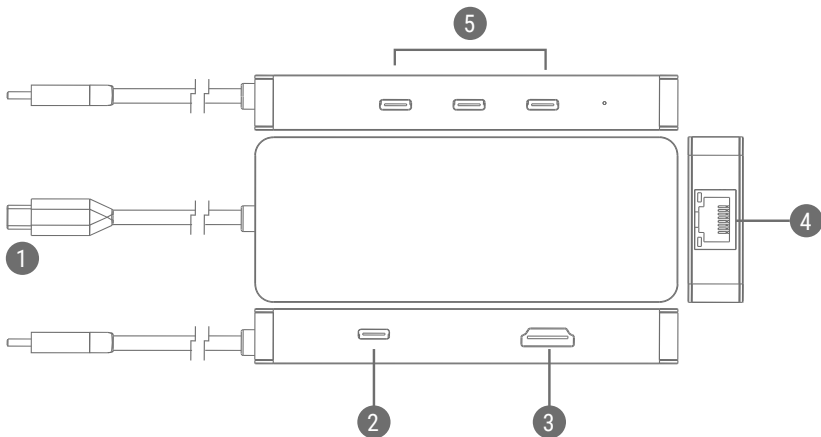

## HDMI | RJ45 | 3× USB-C

---

Please read these instructions carefully before using the product and store them properly.

**ARTICONA**

## Appearance & Interface Description

1. Type-C Input
2. Type-C 100W PD Charging port
3. 4K Ultra HD: 4K@60Hz or 4K@30Hz
4. Gigabit Ethernet: 10 / 100 / 1000Mbps bandwidth
5. 3 × Type-C 10Gbps Data Transmission

## Disposal and recycling information

The crossed-out wheeled bin symbol means that this product must be disposed separately from household waste. As an end user, you are obliged to dispose the product in accordance with the respective national regulations for separate collection, for example by depositing it at an official collection point. Returning it to the retailer is also possible if the distributor offers voluntary return or is legally obliged to do so. Separate collection is a valuable contribution to the protection of the environment and human health, as the proper treatment of waste equipment avoids potential negative effects caused by the presence of hazardous substances and protects raw materials by recovering them.