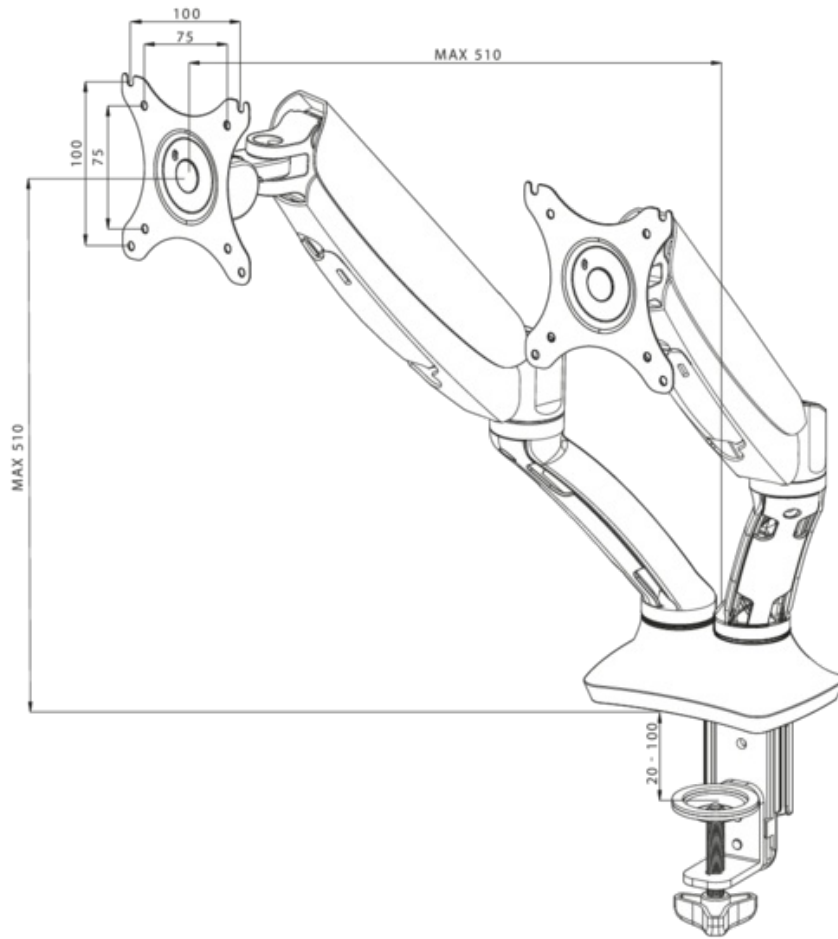

Sleek and stylish dual gas spring arm

The iiyama DS3002C-B1 is a desk mount (grommet or clamp) for two flat screens up to 27". Using the arm you save space on your desk and thanks to the cable management system it is easier to keep your workplace tidy. But what is more important, offering broad adjustment capabilities including tilt, swivel, height and rotation, the dual gas spring arm makes sure you can easily adjust the position of the screens to your preferences assuring ergonomic body posture.

1. SPECIFICATION

TYPE	gas spring desk mount for desktop monitor
NUMBER OF SCREENS	2
DESK MOUNT	desk clamp or desk grommet
SCREEN SIZE	10" - 27"
HEIGHT ADJUSTMENT	0 - 399 mm
SCREEN ROTATION	PIVOT 90°
TILT	-85° - 15°
SWIVEL	360°
MAX WEIGHT	5 kg
MIN WEIGHT	1.5 kg
VESA MINIMUM	75 x 75 mm
VESA MAXIMUM	100 x 100 mm
COLOUR	'black'