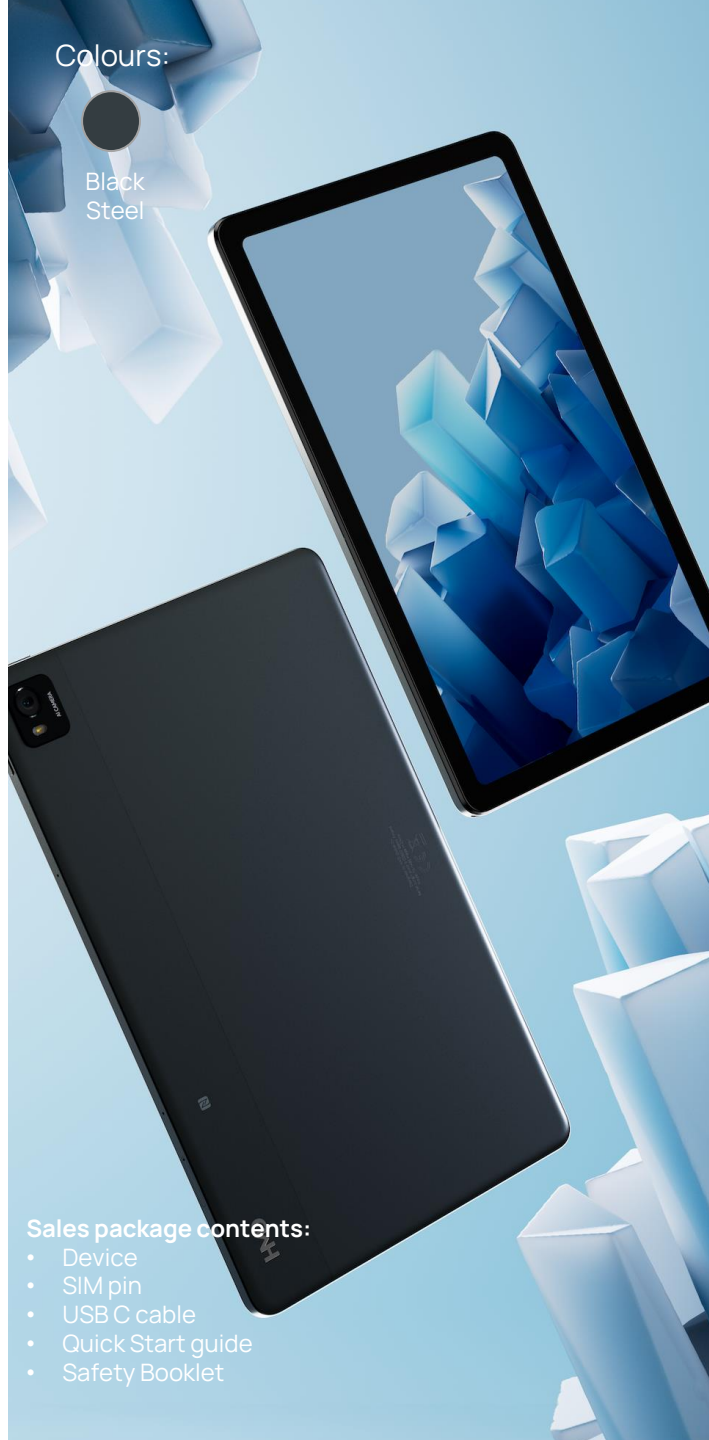

Colours:

Black
Steel

Get ready for heaps of fun with HMD T21! Dive deep into entertainment on the clear 10" display and loud, clear audio. Feel the creative vibes with active pen support, and amp up productivity with more screen real estate for your computer. And, it's here to stick around – the long-lasting battery that can go for 4 years of charges¹ before any noticeable power loss.

Built to outlast boredom

The word “bored” is not in the vocabulary of HMD T21. Its big display and immersive audio make sure you're in for a good time, whatever it maybe you're doing. It won't break stride from minor knocks, and its long-lasting battery won't have you scrambling for a power outlet

Sales package contents:

- Device
- SIM pin
- USB C cable
- Quick Start guide
- Safety Booklet

Product specifications:

Band:	2G : 850, 900, 1800, 1900 3G : 1, 5, 8 4G : 1, 3, 5, 7, 8, 20, 28, 38 40
OS:	Android™ 13 2 years ³ of OS upgrades Security updates until summer 2027.
CPU:	Unisoc T612
Memory and storage:	4/128GB ⁴ MicroSD card support up to 512GB Google Drive
Display:	10.36" (1200x2000) 2K, 360 nits (typical), 300 nits, (min), SGS low blue light certification, Wacom WGP active pen support HD streaming support
Audio:	Stereo speakers with 10V smart amplifier 2 mics OZO Playback & Recording
Camera and flash:	Main: 8 MP AF LED flash Front: 8MP FF
Connectivity:	802.11 a/b/g/n/ac (2.4GHz + 5.0GHz), Bluetooth® 5.0, GPS/Galileo/GLONASS, Ambient light sensor, Accelerometer (G-sensor), Hall sensor, NFC
Battery:	8000mAh ⁵ >80% after 800 charging cycles ¹ 18W charging support
I/O:	Type-C USB OTG 3.5mm audio jack
Dimensions:	247.5 * 157.3 * 7.5 mm Weight 467g (WiFi + 4G w. NFC)
SIM slot:	3-in-2 Hybrid SIM tray Nano SIM + Nano SIM/MicroSD card
Other:	IP52 Biometric face unlock Android Enterprise Recommended Warranty 2 years.