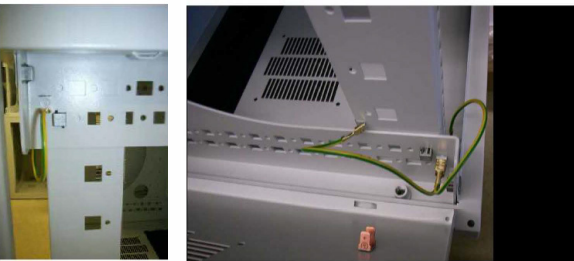

www.rittal.com

Erdung / Earthing / Mise à la terre

Breite / Width / Largeur = 600 mm

Breite / Width / Largeur = 700 mm