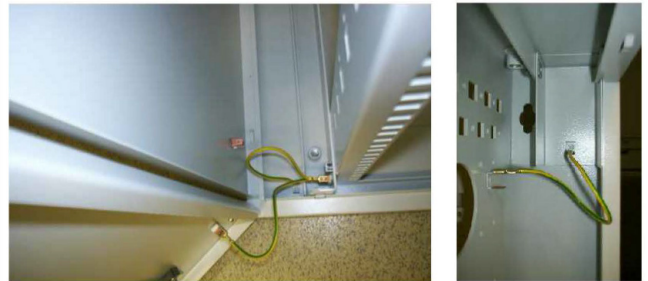

www.rittal.com

Erdung / Earthing / Mise à la terre

Breite / Width / Largeur = 600 mm

Breite / Width / Largeur = 700 mm