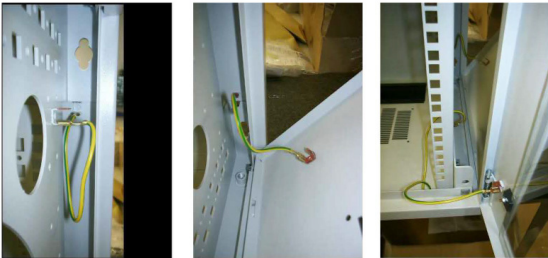

www.rittal.com

Erdung / Earthing / Mise à la terre

Breite / Width / Largeur = 600 mm

Breite / Width / Largeur = 700 mm