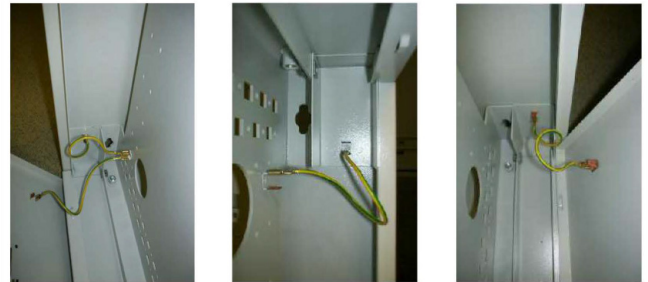

www.rittal.com

Erdung / Earthing / Mise à la terre

Breite / Width / Largeur = 600 mm

Breite / Width / Largeur = 700 mm