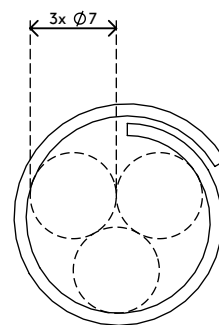

addit ^x

33.713

Addit cable eater \varnothing 15 mm /25 m 713

A great way to tidy up signal and power cables. Simply bundle the cables together with your hand, apply the cable eater's hand tool and feed the cables through the cable eater. Hand tools need to be ordered separately.

- Saves time and aggravation
- Easy to apply with a hand tool
- Dimensions (\varnothing x l): 15 mm x 25 m
- Suitable for 3 cables of 7 mm thickness

dataflex

feeling at work

Addit cable eater $\varnothing 15$ mm /25 m 713

2016/11/22

33.713

 430 x 315 x 165 mm

 1 pcs

 black

 1,45 kg

 805410337131