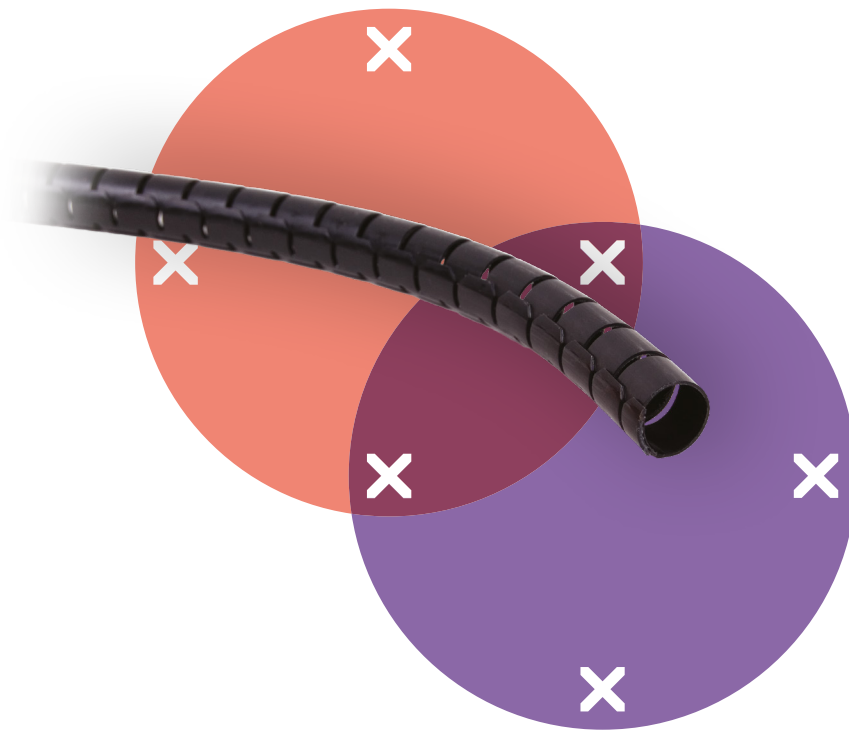

addit ^x

33.713

Addit cable eater \varnothing 15 mm /25 m 713

A great way to tidy up signal and power cables. Simply bundle the cables together with your hand, apply the cable eater's hand tool and feed the cables through the cable eater. Hand tools need to be ordered separately.

- Saves time and aggravation
- Easy to apply with a hand tool
- Dimensions (\varnothing x l): 15 mm x 25 m
- Suitable for 3 cables of 7 mm thickness

dataflex

feeling at work

Addit cable eater $\varnothing 15$ mm /25 m 713