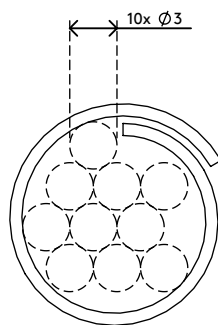

addit ^x

33.713

Addit cable eater \varnothing 15 mm /25 m 713

A great way to tidy up signal and power cables. Simply bundle the cables together with your hand, apply the cable eater's hand tool and feed the cables through the cable eater. Hand tools need to be ordered separately.

- Saves time and aggravation
- Easy to apply with a hand tool
- Dimensions (\varnothing x l): 15 mm x 25 m
- Suitable for 3 cables of 7 mm thickness

dataflex

feeling at work

Addit cable eater $\varnothing 15$ mm /25 m 713

2016/11/22

33.713

 430 x 315 x 165 mm

 1 pcs

 black

 1,45 kg

 805410337131