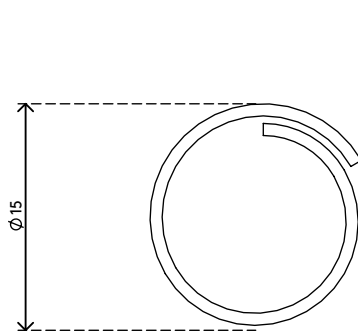

addit ^x

33.713

Addit cable eater \varnothing 15 mm /25 m 713

A great way to tidy up signal and power cables. Simply bundle the cables together with your hand, apply the cable eater's hand tool and feed the cables through the cable eater. Hand tools need to be ordered separately.

- Saves time and aggravation
- Easy to apply with a hand tool
- Dimensions (\varnothing x l): 15 mm x 25 m
- Suitable for 3 cables of 7 mm thickness

dataflex

feeling at work

Addit cable eater $\varnothing 15$ mm /25 m 713

2016/11/22

33.713

 430 x 315 x 165 mm

 1 pcs

 black

 1,45 kg

 805410337131