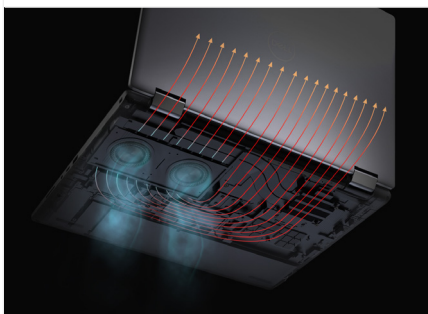

5680

Your next great work starts here.

The smallest footprint 16" workstation with AI-based optimization¹⁵

Advanced Thermals

(Illustration only, not 5680)

- User Selectable Thermals Tables (USTT)
- Dual Opposing Output (DOO) fan with Turbo blades & vapor chamber
- Dual intake venting
- Thermal insulated material, GORE™