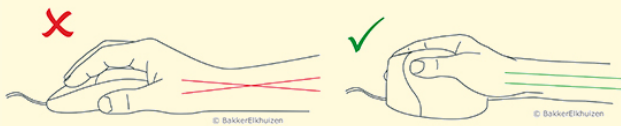

Evolut D Wireless

The latest wireless version

This is the latest wireless vertical mouse. Its design was inspired by more than 18 years of experience and research.

Because the mouse is held in a handshake position, it reduces and prevents (physical) discomfort. The user's wrist bends less from side to side and the lower arm rotates less.

The "handshake" position of this vertical mouse ensures that your wrist bends less from side to side, which means your lower arm rotates inwards less (Schmid et al., 2015). As a result, there is less muscle activity in the lower arm than when using a standard mouse (Quemelo & Vieira, 2013).

Research shows that using a vertical mouse allows users to heal quicker from arm, wrist and hand injuries (Aarås et al., 2001).

The latest wireless version of Evolut at BakkerElkhuizen

The Evolut D is made from high-quality materials to create a premium look and feel. Furthermore, this mouse has a very short acclimatisation time. The Evolut D Wireless is available in two versions, so there is a perfect model for almost all hand sizes. The mouse is only suitable for right-handed users. You use your mouse a lot throughout the day. When using a traditional mouse, you twist your wrists, tense your arms and strain your shoulders. To avoid this, different types of ergonomic mice are available. A vertical mouse is one where the hand is held in a handshake posture.