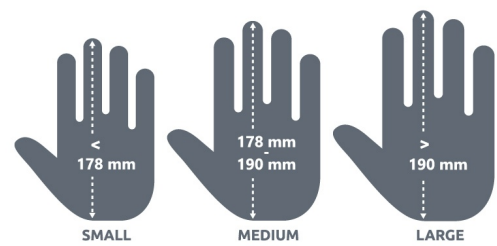

Evolut D Wireless

The latest wireless version

This is the latest wireless vertical mouse. Its design was inspired by more than 18 years of experience and research.

Because the mouse is held in a handshake position, it reduces and prevents (physical) discomfort. The user's wrist bends less from side to side and the lower arm rotates less.

The "handshake" position of this vertical mouse ensures that your wrist bends less from side to side, which means your lower arm rotates inwards less (Schmid et al., 2015). As a result, there is less muscle activity in the lower arm than when using a standard mouse (Quemelo & Vieira, 2013).

Research shows that using a vertical mouse allows users to heal quicker from arm, wrist and hand injuries (Aarås et al., 2001).

The latest wireless version of Evolut at BakkerElkhuizen

The Evolut D is made from high-quality materials to create a premium look and feel. Furthermore, this mouse has a very short acclimatisation time. The Evolut D Wireless is available in two versions, so there is a perfect model for almost all hand sizes. The mouse is only suitable for right-handed users. You use your mouse a lot throughout the day. When using a traditional mouse, you twist your wrists, tense your arms and strain your shoulders. To avoid this, different types of ergonomic mice are available. A vertical mouse is one where the hand is held in a handshake posture.