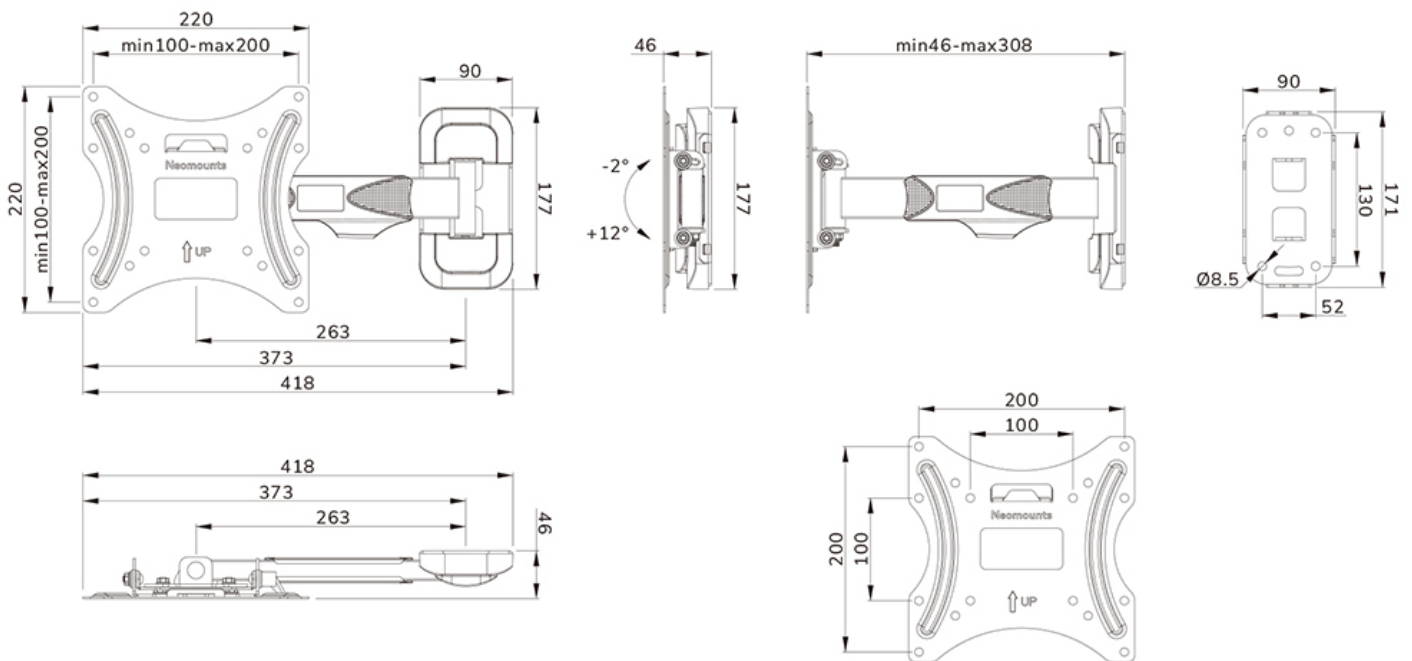

*Please note: The inch sizes stated are just an indication, combined with the weight and VESA sizes. The maximum weight and VESA size are absolute restrictions for the products and should not be exceeded.

Neomounts

Neomounts

Neomounts LEVEL-550 WL40-540BL12 Full motion TV mount wall - 32-55" - max 35 kg - VESA 100x100-200x200 - d 4,6-30,8 cm - Easy Install-model - black

The Neomounts WL40-540BL12 LEVEL is a full motion wall mount for flat screens up to 55" with a maximum weight capacity of 35 kg. The versatile tilt (14°) and swivel (30°) technology allows you to create the optimum viewing angle. The mount can be levelled for the perfect installation.

The LEVEL-550 wall mount has a depth of 4,6-30,8 cm and is suitable for screens that meet VESA hole pattern 100x100 to 200x200 mm.

The WL40-540BL12 features a nifty Easy-release system, that allows you to attach the TV in a wink of an eye. The mount is equipped with cable management, to secure any loose cables on the back of the screen.

WL40-540BL12

NEOMOUNTS WL40-540BL12 TV MOUNT WALL 32-55" - FULL MOTION - EASY INSTALL

Neomounts

Measuring unit: mm