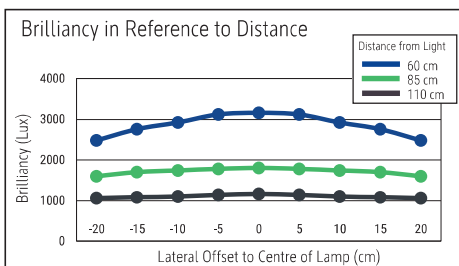

LED floor lamp MAULjava, dimmable

- **Stepless dimmer to adapt to the working conditions and personal needs**
- **Perceived as pleasant by everyone: Combined direct/indirect workplace lighting**
- **Approx. 50% upward and approx. 50% downward light emission**
- **Double use: Direct lighting of the desk and indirect lighting of the room**
- **High energy efficiency: Latest LED technology**
- **Extremely economical**
- **GS-symbol for checked security, technical safety concept Made by MAUL**
- Closed lamp head
- Reduced glare to UGR <19 for fatigue-proof vision
- Guaranteed: No consumption in switch-off mode
- Convenient: Diffuser for reduction of shades
- Protection rating IP20
- Light source and operating device replaceable by an electrician
- Recyclable packaging