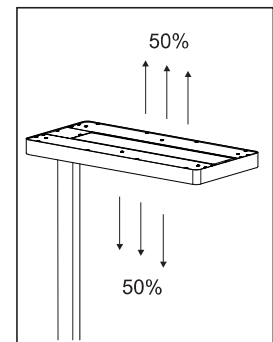

LED floor lamp MAULjava, dimmable

- **Stepless dimmer to adapt to the working conditions and personal needs**
- **Perceived as pleasant by everyone: Combined direct/indirect workplace lighting**
- **Approx. 50% upward and approx. 50% downward light emission**
- **Double use: Direct lighting of the desk and indirect lighting of the room**
- **High energy efficiency: Latest LED technology**
- **Extremely economical**
- **GS-symbol for checked security, technical safety concept Made by MAUL**
- Closed lamp head
- Reduced glare to UGR <19 for fatigue-proof vision
- Guaranteed: No consumption in switch-off mode
- Convenient: Diffuser for reduction of shades
- Protection rating IP20
- Light source and operating device replaceable by an electrician
- Recyclable packaging