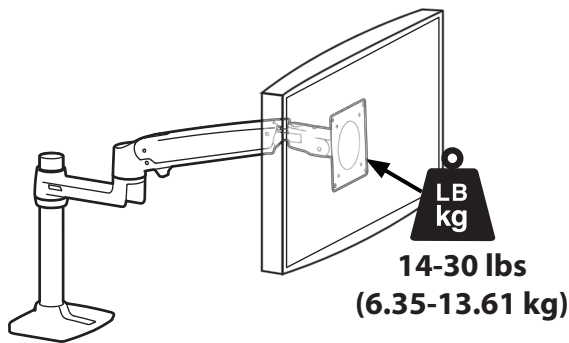

APAC Sale

Tokyo, Japan
www.ergotron.com
apaccustomerservice@ergotron.com

Worldwide OEM Sales

www.ergotron.com
info.oem@ergotron.com

Ergotron® LX

HD Sit-Stand Desk Mount LCD Arm

Dimensional & Range of Motion Illustrations

Range of Motion

Weight Capacity

Monitor depth greater than 2.5" (64 mm) may diminish capacity. Call Ergotron for more information.

Maximum Screen

Size* = 46"

*Limited to 30 lbs maximum

© 2015 Ergotron, Inc. rev. 02/26/2015 DIM-LXHDSStDesk Content is subject to change without notification