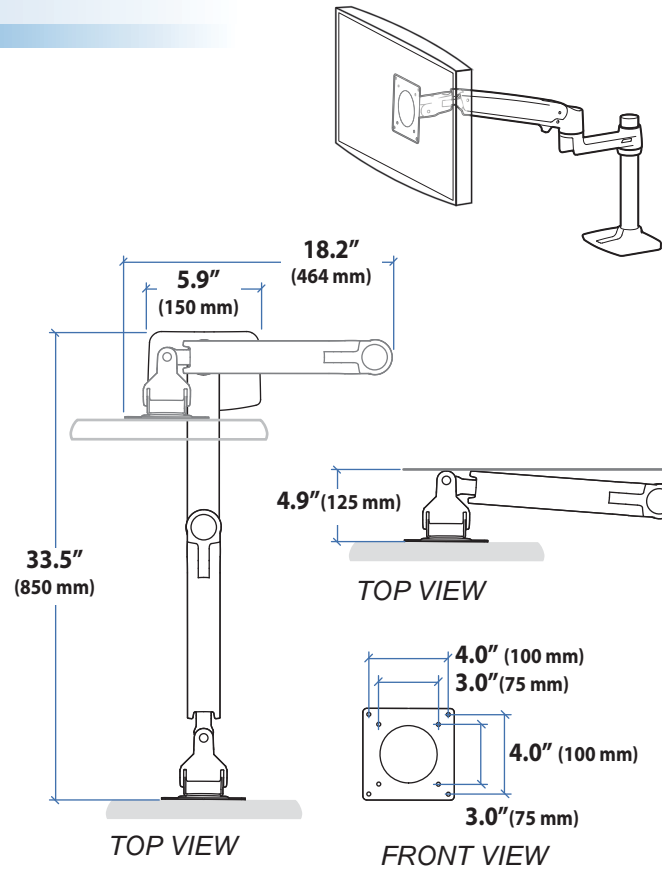

Ergotron® LX

HD Sit-Stand Desk Mount LCD Arm

Dimensional & Range of Motion Illustrations

Dimensions

Desk Thickness 0.78"-2.56" (20-65mm)

© 2015 Ergotron, Inc. rev. 02/26/2015 DIM-LXHDSStDesk Content is subject to change without notification

APAC Sale

Tokyo, Japan
www.ergotron.com
apaccustomerservice@ergotron.com

Worldwide OEM Sales

www.ergotron.com
info.oem@ergotron.com

Ergotron® LX

HD Sit-Stand Desk Mount LCD Arm

Dimensional & Range of Motion Illustrations

Range of Motion

Weight Capacity

Monitor depth greater than 2.5" (64 mm) may diminish capacity. Call Ergotron for more information.

Maximum Screen

Size* = 46"

*Limited to 30 lbs maximum

© 2015 Ergotron, Inc. rev. 02/26/2015 DIM-LXHDSStDesk Content is subject to change without notification