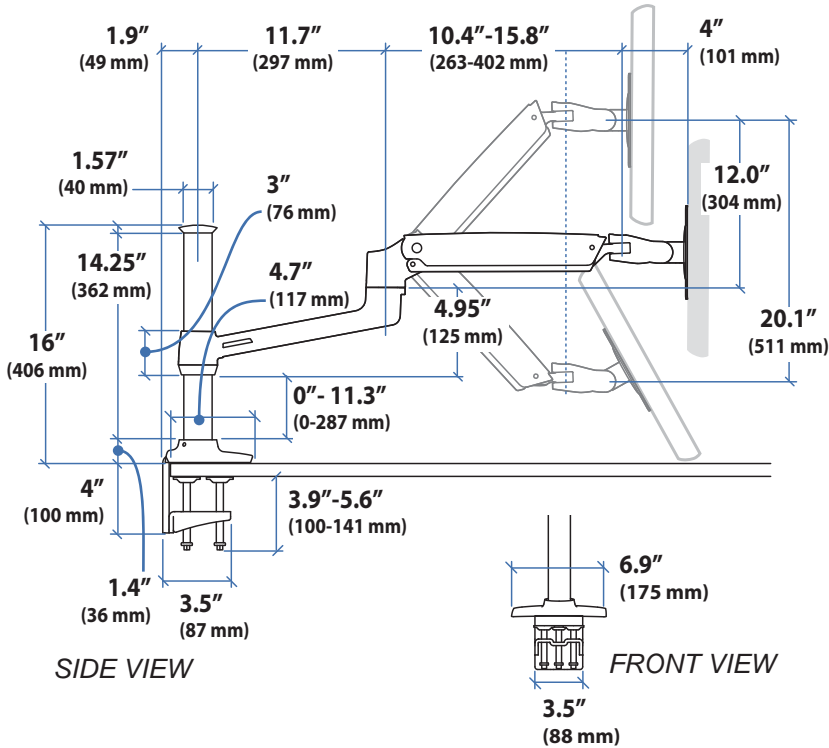

Ergotron® LX

HD Sit-Stand Desk Mount LCD Arm

Dimensional & Range of Motion Illustrations

Dimensions

Desk Thickness 0.78"-2.56" (20-65mm)

© 2015 Ergotron, Inc. rev. 02/26/2015 DIM-LXHDSStDesk Content is subject to change without notification

Range of Motion

Weight Capacity

Monitor depth greater than 2.5" (64 mm) may diminish capacity. Call Ergotron for more information.

Maximum Screen

Size* = 46"

*Limited to 30 lbs maximum

© 2015 Ergotron, Inc. rev. 02/26/2015 DIM-LXHDSStDesk Content is subject to change without notification