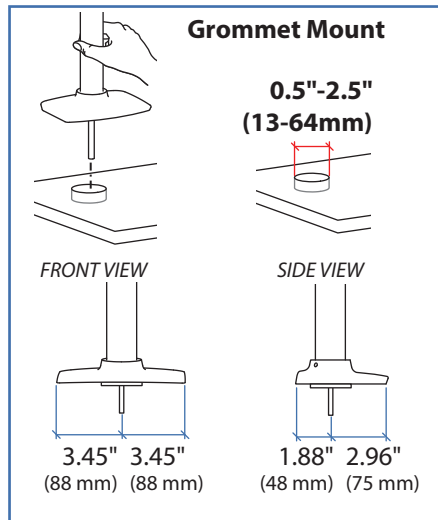

Ergotron® LX

HD Sit-Stand Desk Mount LCD Arm

Dimensional & Range of Motion Illustrations

Dimensions

Desk Thickness 0.78"-2.56" (20-65mm)

© 2015 Ergotron, Inc. rev. 02/26/2015 DIM-LXHDSStDesk Content is subject to change without notification

Range of Motion

Weight Capacity

Monitor depth greater than 2.5" (64 mm) may diminish capacity. Call Ergotron for more information.

Maximum Screen

Size* = 46"

*Limited to 30 lbs maximum

© 2015 Ergotron, Inc. rev. 02/26/2015 DIM-LXHDSStDesk Content is subject to change without notification