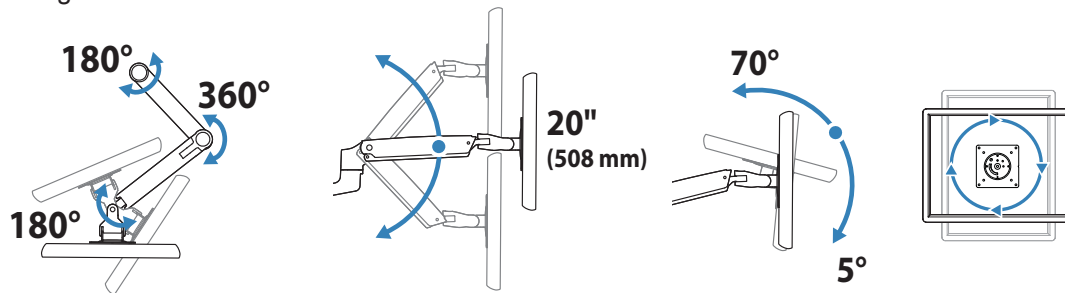

APAC Sale

Tokyo, Japan
www.ergotron.com
apaccustomerservice@ergotron.com

Worldwide OEM Sales

www.ergotron.com
info.oem@ergotron.com

Ergotron® LX

HD Sit-Stand Desk Mount LCD Arm

Dimensional & Range of Motion Illustrations

Range of Motion

Weight Capacity

Monitor depth greater than 2.5" (64 mm) may diminish capacity. Call Ergotron for more information.

Maximum Screen

Size* = 46"

*Limited to 30 lbs maximum

© 2015 Ergotron, Inc. rev. 02/26/2015 DIM-LXHDSStDesk Content is subject to change without notification