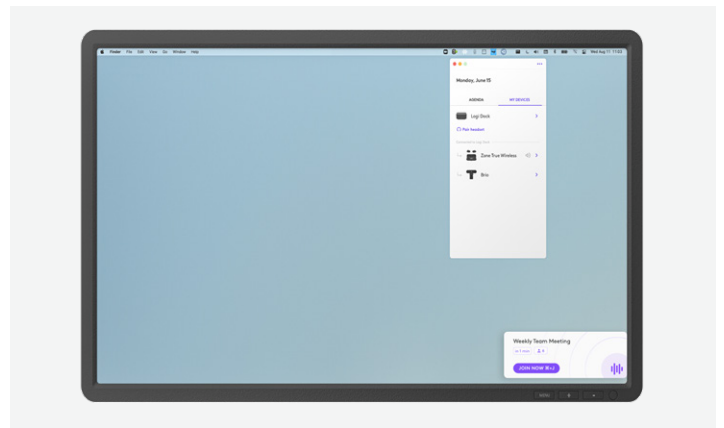

Calendar Integration with Tune

With calendar integration² via Logi Tune, you can stay on top of your day, get informed of upcoming appointments, and quickly join meetings with a simple touch of a button.