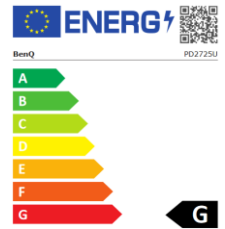

Data sheet

BenQ DesignVue Monitor PD2725U 68.58 cm / 27" LED Display

- 4K UHD IPS Display
- Thunderbolt™
- AQCOLOR™ Technology
- 95% DCI-P3

44 kWh/1000h

	Model : PD2725U Art. No. / EAN Code : 9H.LJXLA.TBE / 471 8755 08497 3
Panel	Typ : 68.58 cm / 27" Wide TFT, IPS-Panel Native resolution : 3840 x 2160 UHD / 16:9 Pixel pitch : 0.155 mm Picture diagonale / -area (W x H) : 596.7 mm x 335.7 mm Max. Colors : 1.07 Billion Viewing angle H / V (CR>=10) : 178° / 178° Contrast (static) : 1200:1 Brightness (typ.) : 250 cd/m ² Brightness (peak) (HDR) : 400 cd/m ² Response time : 5 ms (GtG)
Connections:	DP input : 1x DP 1.4 HDMI input : 2x HDMI 2.0 USB Hub : 3x USB (2x USB3.1 Gen2, 1x USB upstream) USB Type-C : 1x Thunderbolt 3 (PD 65W, data) 1x Thunderbolt 3 (PD 15W, data) Headphone jack : yes
Extra	Special Modes : CAD/CAM mode / Animation mode / M-Book / Darkroom mode / Picture-in-Picture / Low Blue Light/ DICOM / Flicker Free Picture: AQCOLOR KVM Switch : yes Speaker : 2x 2.5 Watt Hight adjustment range / Pivot : 130 mm / 90° Pivot Swivel : -30°/+30° left/right Tilt : -5° / +20°
Energy	Power supply : internal Voltage for operation : 100V – 240V / 50Hz – 60 Hz Power consumption (Base on Energy Star) : 44 W Power consumption (On Mode) : 185 W Power consumption (Off Mode) : 0.5 W
Certification	Others : Pantone validated
Environmental	Operating : 0 ~ +40°C ; 10 ~ 90% air humidity Storage : -20 ~ +60°C ; 10 ~ 90% air humidity
Characteristic	Weight net. : 8,3 kg Housing color : Black/grey Dimension with stand / w/o stand (H x W x D) : 614.8 x 599.8 x 188.1 mm / 614.8 x 499.7 x 188.1 mm Accessories : Power-, Thunderbolt 3-, HDMI-, mini DP to DP, USB- cable, Shortguide, Hotkey Puck G2 Warranty term: 3 years Pickup Repair and Return-Service