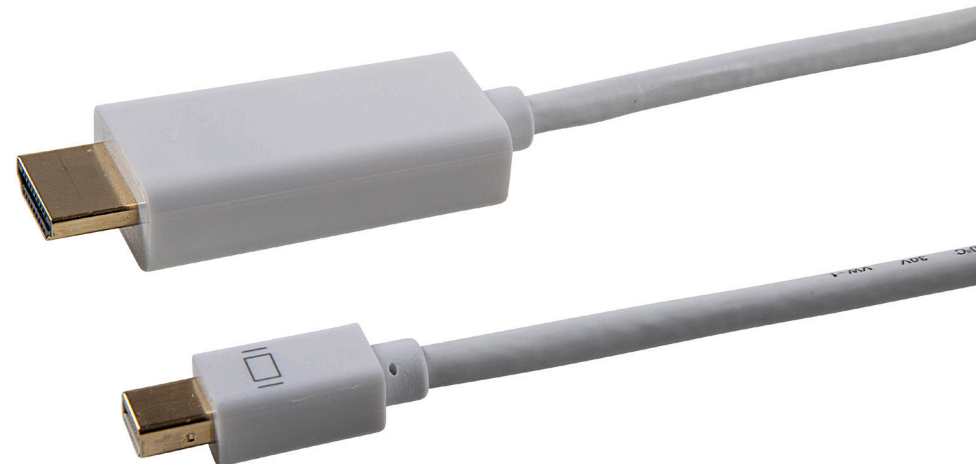

ARTICONA is Bechtle's own brand of IT accessories for the modern workplace and stands for quality and reliability in everyday business.

Mini DisplayPort to HDMI Cable

Article number: see below

DisplayPort is the new standard for digital display interfaces. It transfers both audio and video and was developed by VESA. The mini DisplayPort to HDMI cable connects, for example, an Apple Mac to an HDMI-enabled monitor.

- Gold-plated contacts
- Supports resolutions up to 1920 x 1080 at 60 Hz
- Triple shielded (2x aluminium foil, 1x braid)
- For video and audio
- DisplayPort version 1.2

Specifications

Product type	Monitor cable / adapter
Connectors	Mini DisplayPort | HDMI (A)
Connector gender	Male - male
Bidirectional	No
Resolution (max.)	1.920 x 1.080 Pixel bei 60 Hz
Design	Passive
Transfer rate	6.75 Gb/s
Shielding	Gold-plated contacts Triple shielded cable
Colour	White

Article overview

1 m	4213983
2 m	4214003
3 m	4214012

Bechtle Logistik & Service GmbH
Bechtle Platz 1 | 74172 Neckarsulm | Deutschland