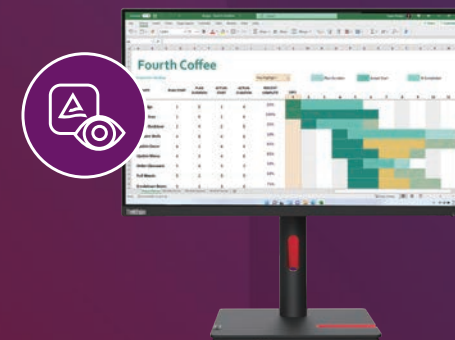

Environment-friendly. User-friendly.

Navigate and customize the ThinkVision T24i-30 Monitor's settings to your preferred settings with the easy-to-use joystick placed behind the screen. The monitor features Natural Low Blue Light technology reducing harmful blue light without compromising high color fidelity. TÜV Rheinland Eye Comfort certification keeps your vision refreshed and fatigue-free even after hours of work. This monitor brings you the best features with minimal impact on the environment throughout its lifecycle. It's made in compliance with the latest TCO 9.0 regulations and made with 90% recyclable materials and is fully packaged using paper pulp, to protect the planet.

¹ Depending on many factors such as the processing capability of peripheral devices, file attributes, and other factors related to system configuration and operating environments, the actual transfer rate using the various USB connectors on this device will vary and is typically slower than the data rates as defined by the respective USB specifications: 5 Gbit/s for USB 3.2 Gen 1; 10 Gbit/s for USB 3.2 Gen 2 & 20 Gbit/s for USB 3.2 Gen2x2.