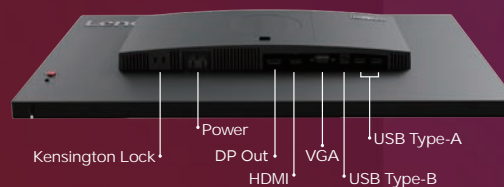

Extensive connectivity

Widen your horizons by plugging an extensive range of devices and accessories into the ThinkVision T24i-30 Monitor, with a comprehensive range of ports, including VGA, DP 1.2, and HDMI 1.4. Customize your audio experience for shared meetings and content by plugging your external audio systems with the Audio Out port. Need to import or export large files? No problem. The four USB 3.2¹ ports allow you to transfer data at a super speed of 5 Gbps so that nothing slows you down. The ThinkVision T24i-30 Monitor lets you do more by expanding your view vertically or horizontally by connecting additional screens with multi-monitor support.