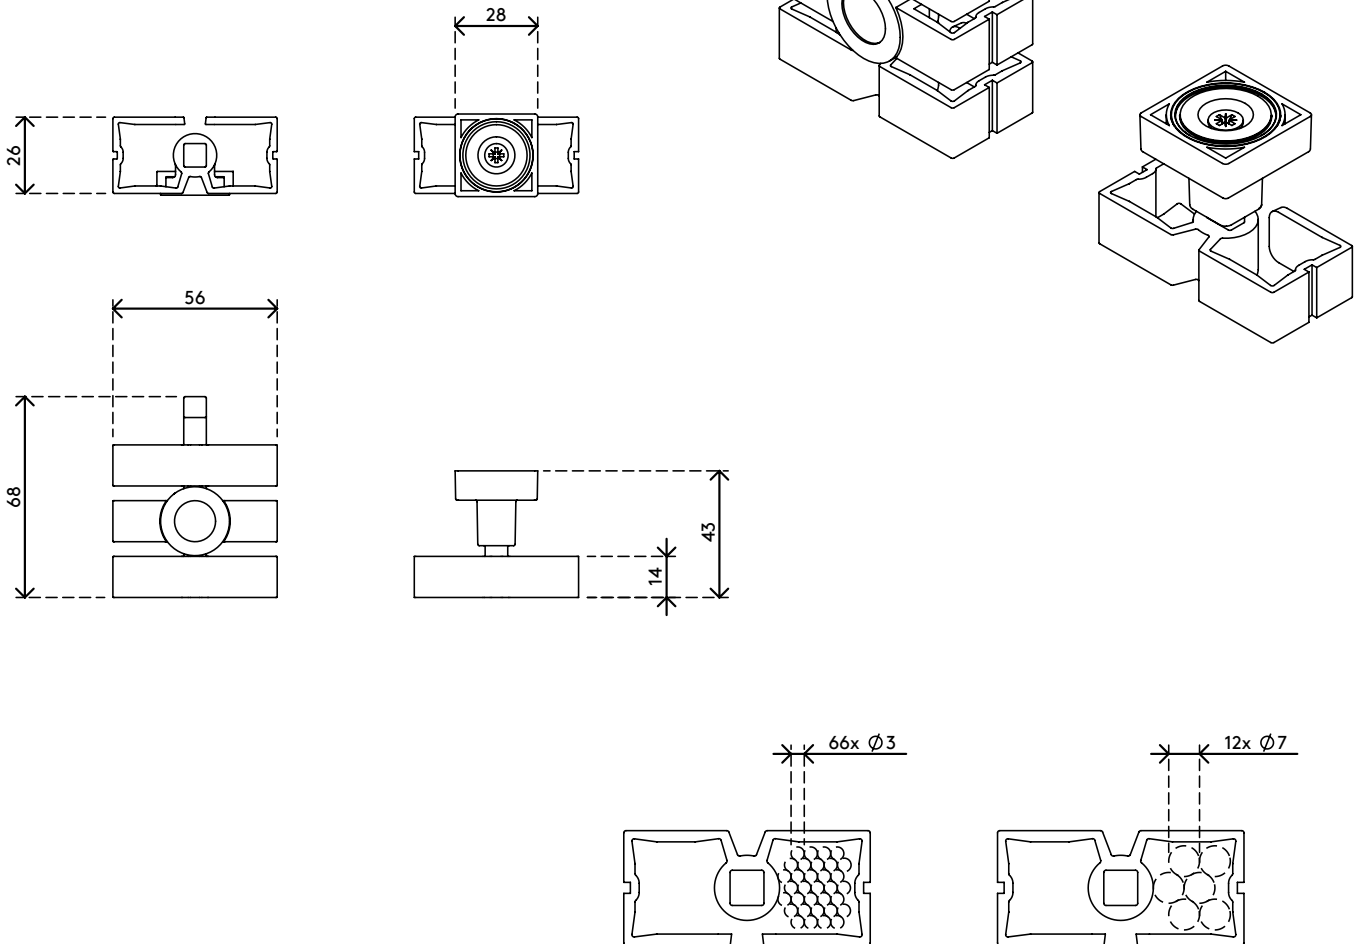

34.382

Addit cable worm sit-stand - magnetic mounting set 382

The magnetic mounting set installs the Addit cable worm sit-stand without wasting time with screws. It simply attaches magnetically to a metal support under the desktop. For desks with metal legs or traverses, the mounting set comes complete with a magnetic mid-element that can be added to the cable worm sit-stand to neatly guide it via a metal leg/traverse.

Attention: Addit cable worm sit-stand 372 not included

- Mounting set for Addit cable worm sit-stand
- Magnetic mounting via top and mid-elements
- Improves cable worm guidance
- For use on desks where screw installation isn't possible

Addit cable worm sit-stand - magnetic mounting set 382

2018/12/11

34.382

 182 x 125 x 30 mm

 1 pcs

 silver

 0,090 kg

 805410343828