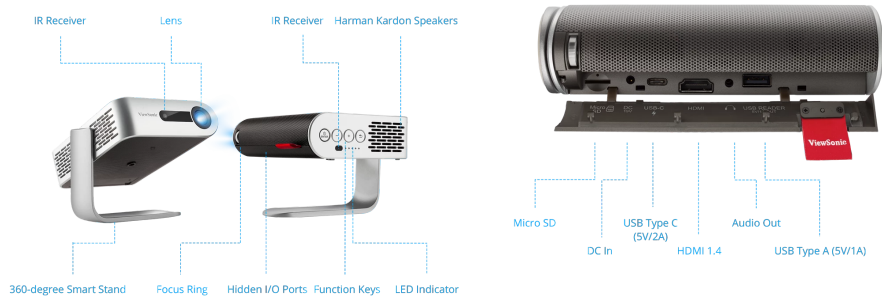

Key Features

- Smart Wi-Fi & Bluetooth connectivity
- 360° Smart stand that allows for ceiling projection
- Integrated stereo Harman Kardon speakers
- Cinema SuperColor+™ Technology with 125% Rec.709
- Advanced LED light source with a 30,000-hour lifespan

Product Description

The ViewSonic M1+ is an iF award-winning, ultra-portable LED projector that can deliver a convenient, enjoyable entertainment experience anywhere it goes. With a built-in battery, a LED light source with up to 30,000 hours of lifespan, all packaged into less than 1 kg, the M1+ can deliver years of multimedia entertainment wherever it goes – from room to room, both inside and outdoors. Its smart stand enables simple 360-degree setup, while doubling as a lens cover. Once the lens is uncovered, the projector automatically powers on to full brightness for instant entertainment. Stereo Harman Kardon speakers provide room-filling sound for an amplified experience, while more flexible audio needs can be realized via Bluetooth. Integrated Wi-Fi connectivity makes streaming easier than ever – both wireless casting from smart devices and built-in content streaming are possible.

Visit Us www.viewsonic.com

SPECIFICATION

Native Resolution:	854x480
Brightness:	300 (LED Lumens)
Contrast Ratio:	120000:1
Display Color:	1.07 Billion Colors
Light Source Type:	LED
Light Source Life (hours) with Normal Mode:	up to 30000
Lamp Watt:	RGB LED
Lens:	F=1.7, f=5.5mm
Projection Offset:	100%+/-5%
Throw Ratio:	1.2
Optical Zoom:	Fixed
Image Size:	24
Throw Distance:	0.64m-2.66m, (38
Keystone:	+/- 40° (V)
Audible Noise (Normal):	26dB
Audible Noise (Eco):	25dB
Local Storage:	Total 16GB , (12GB available storage)
Input Lag:	41.5ms
Resolution Support:	VGA(640 x 480) to FullHD(1920 x 1080)
HDTV Compatibility:	480i, 480p, 576i, 576p, 720p, 1080i, 1080p
Horizontal Frequency:	15K-102KHz
Vertical Scan Rate:	23-120Hz