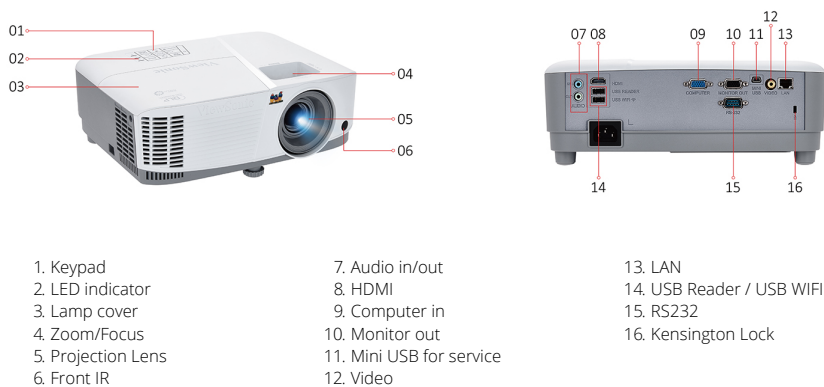

Key Features

Bright Images in Any Environment |
Immersive 3D Viewing | Optimized Audio
| PC-free Projection | Wireless
Presentation

Product Description

The ViewSonic PG603W projector features WXGA resolution and a brightness output of 3600 ANSI Lumens for projecting clear, detailed images in brightly lit environments. PG603W has wireless sharing capabilities and allows you to share content from laptops and other smart devices from anywhere in the room via the projector's LAN/Wi-Fi display with vPresenter Pro app. Smart device content can also be mirrored directly to the PG603W through USB connection for a simplified way to share content. The projector's integrated USB reader allows you to plug in thumb drives through the USB port to display image files such as JPG and BMP, as well as Word, PowerPoint, and Excel files without the need for a PC. In addition, the energy-saving SuperEco mode reduces power consumption and extends lamp life to a lengthy 15,000 hours for dependable long-term projection.

INPUT

Computer in (share with component):	1
Composite:	1
Audio-in (3.5mm):	1
HDMI (HDCP):	1 (Back) (HDMI 1.4/ HDCP 1.4)

OUTPUT

Monitor out:	1
Audio out (3.5mm):	1
Speaker:	10W
USB type A (Power):	2 (1 x reader 5V/0.5A & 1 x optional wifi dongle)

CONTROL

RS232:	1
RJ45:	1
USB type mini B (Services):	1

OTHERS

Power Supply Voltage:	100-240V +/- 10%, 50/60Hz AC
Power Consumption:	Normal: 270W Standby: <0.5W
Operating Temperature:	0~40°C
Carton:	Brown
Net Weight:	2.3kg
Dimensions (WxDxH) w/adjustment foot:	294x218x110mm
Language:	English, French, Spanish, Thai, Korean, German, Italian, Russian, Swedish, Dutch, Polish, Czech, T-Chinese, S-Chinese, Japanese, Turkish, Portuguese, Finnish, Indonesian, India, Arabic, Vietnamese