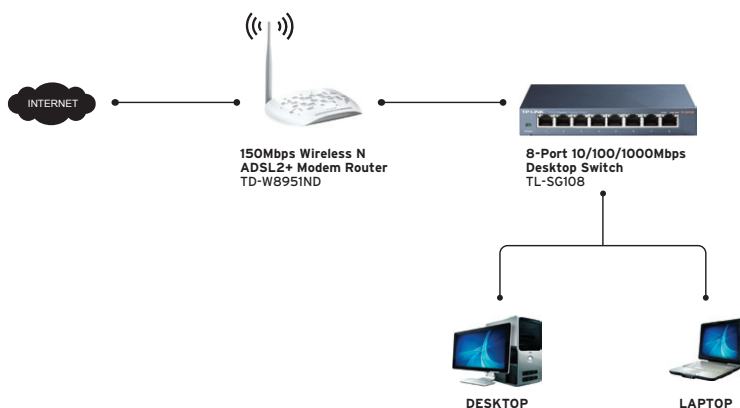

⦿ Specifications:

Interface	8 10/100/1000Mbps, Auto-Negotiation, Auto-MDI/MDIX Ports
IEEE Standards	IEEE 802.3, IEEE 802.3u, IEEE 802.3ab, IEEE 802.3x
Protocol	CSMA/CD
Switching Features	Half and Full Duplex, MAC Address Learning, 16Gbps backplane bandwidth IEEE 802.1P QoS
Forwarding Rates	10BASE-T: 14880pps/port; 100BASE-TX: 148800pps/port 1000BASE-T: 1488000pps/port
Data Rates	10/100/1000Mbps at Half Duplex ; 20/200/2000Mbps at Full Duplex
LEDs	Power, Ethernet Ports(1, 2, 3, 4, 5, 6, 7, 8)
Transfer Method	Store and Forward
Power Supply	9V 0.85A
Certifications	CE, FCC, RoHS
Dimensions (W x D x H)	6.2 x 4.0 x 1.0 in. (158 x 100.7 x 25.4 mm)
Environment	Operating Temperature: 0°C~40°C (32°F~104°F) Storage Temperature: -40°C~70°C (-40°F~158°F) Operating Humidity: 10% ~ 90% non-condensing Storage Humidity: 5%~90% non-condensing

⦿ Diagram:

TYPICAL NETWORK SETUP

Package:

- 8-Port 10/100/1000Mbps Desktop Switch TL-SG108
- User Guide
- Power Adapter

Related Products:

- 150Mbps Wireless N ADSL2+ Modem Router TD-W8951ND