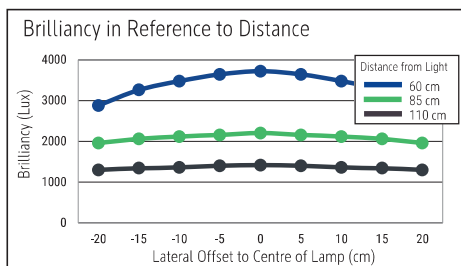

LED floor lamp MAULcano, dimmable

- **Powerful entry-level model for professional use**
- **Direct light (50%) on the work surface & indirect light (50%) for room lighting**
- **Continuously adjustable dimmer depending on task and individual needs**
- **Elegant aluminium luminaire with an especially flat designer lamp head**
- **High energy efficiency: modern LED technology**
- **Technical safety concept Made by MAUL**
- Column and head made of high-quality aluminium
- Closed lamp head
- Practical: diffuser for reduced shadow casting
- Zero power consumption in the off state thanks to on/off switch
- Heavy, solid steel base
- Does not get in the way: cut-out base plate 9 cm x 32.5 cm, can be positioned around a table leg
- Practical: detachable mains cable makes it easier to set up the device
- Protection rating IP20
- Light source and control gear can be replaced by a qualified electrician
- Environmentally friendly recyclable packaging, free of plastic

Illuminance of the : indirect: 2.200 lux illuminance at 85 cm distance, 1.420 lux illuminance at 110 cm distance - direct: 2.200 lux illuminance at 85 cm distance, 1.420 lux illuminance at 110 cm distance
 Colour temperature per light source: 4.000 Kelvin (neutral white)
 Number of light sources: 4
 Energy efficiency class per light source: D (spectrum A to G)
 Weighted energy consumption per light source: 52 kWh/1000 h (2 x 13 kWh/1000 h & 13 kWh/1000 h, 13 kWh/1000 h)
 Service life L70B50 per light source: 50.000 h
 Useful luminous flux per light source: 8700 lm (2 x 2150 lm & 2200 lm, 2200 lm)
 Base: base
 Material: Head: Aluminium - Column: Aluminium - Foot: steel - Base: anti-slip protection pads
 Dimensions: Height: 195 cm - Head: 57.1 x 28 x 2.2 cm - Column: 5 x 3.6 cm - Base: 40 x 27 cm
 Movement: Head: fixed
 Position of the switch: Column