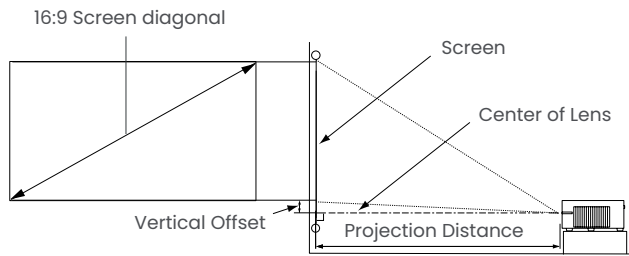

PROJECTION DIMENSIONS