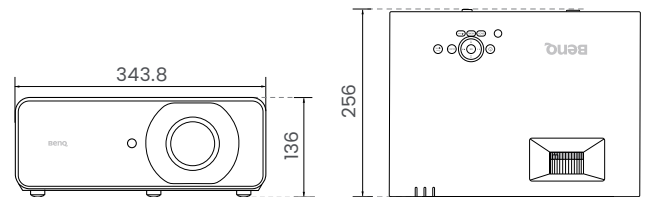

DISTANCE CHART

Screen Size			Projection Distance			Offset (mm)	
Diagonale		H (mm)	W (mm)	Min distance (with max. zoom)	Average		Max distance (with min. zoom)
Inch	mm						
60	1524	747	1328	1528	1760	1992	43
70	1778	872	1550	1782	2053	2324	50
80	2032	996	1771	2037	2347	2657	57
90	2286	1121	1992	2291	2640	2989	64
100	2540	1245	2214	2546	2933	3321	72
110	2794	1370	2435	2800	3227	3994	79
115	2921	1432	2546	2928	3373	3819	82
120	3048	1494	2657	3055	3520	3985	86
130	3302	1619	2878	3310	3813	4317	93
135	3429	1681	2989	3437	3960	4483	97
140	3556	1743	3099	3564	4107	4649	100
150	3810	1868	3321	3819	4400	4981	107

To optimize your projection quality, we suggest to do the projection within non-grey area.

benq.eu/en-eu/business/projector.html

© 2026 BenQ Corp. Specifications may vary by region, please visit your local stores for details. Actual product's features and specifications are subject to change without notice. This material may include corporate names and trademarks of third parties which are the properties of the third parties respectively.

BENQ