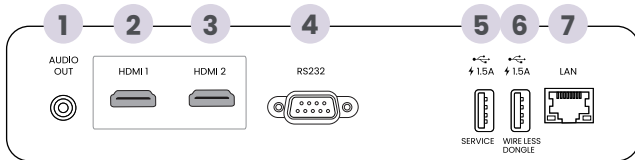

INPUT AND OUTPUT TERMINALS

- 1 - Audio Out (3.5 Mini Jack)
- 2 - HDMI-1 (HDMI 2.0 (HDCP 1.4/2.2))
- 3 - HDMI-2 (HDMI 2.0 (HDCP 1.4/2.2))
- 4 - RS232 In (D-sub 9pin, Male)
- 5* - USB TypeA -1 (Wired FW Upgrade)
- 6* - USB TypeA -2 (Wireless Control & FW Upgrade via optional EZC5201BS Dongle)
- 7 - LAN (RJ45)

* USB Type-A support 5V/1.5A