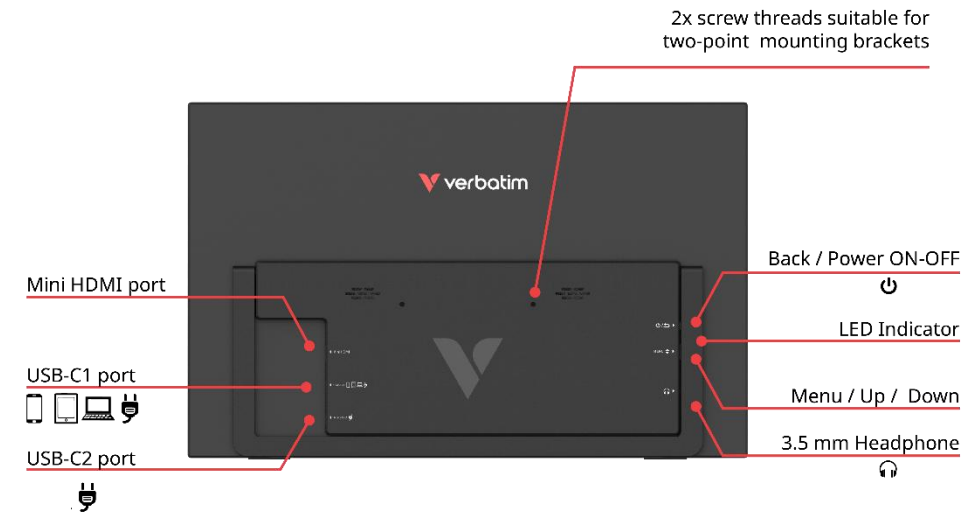

PN: 32400, 32401, 32402

PN	Panel	Size	Resolution (H x V)	Touch	Wall Mounting	Power	Video	Case	Weight
32400	IPS	14"	FHD 1920x1080	Capacitive G+G, Multi-Touch	2 screw threads, 75mm apart	USB-C	USB-C / Mini HDMI	Plastic	778.2 g
32401		15.6		No					682.0 g
32402		15.6		Capacitive G+G, Multi-Touch					973.2 g

Features

Brightness (typical): 220-250cd/m² (Typ.)

NTSC: 45%

Contrast (typical): 1000:1 (Typ.)

Refresh rate: 60 Hz

Active area (mm): 14" 309.31×173.99, 15.6" 344.16×193.59 mm (H×V)

Pixel pitch (mm): 14" 161.1×161.1, 15.6": 179.25×179.25 um (H×V)

Resolution (H x V): 1920*1080

Aspect ratio: 16:9

Response Time:

Typical GTG:10ms, Typical Tr+Tf: 20ms, Btw: 20ms

View angles LR,DU (CR>10): 89/89/89/89 (Typ.)(CR>10)

Languages

Front of pack: English

Back and Side of Pack: Product info in English, French, Spanish

Back of Pack: English, French, German, Dutch, Italian, Spanish, Portuguese, Polish, Russian, Czech, Hungarian, Slovakian, Croatian, Serbian, Romanian, Turkish, Traditional Chinese, Simplified Chinese, Korean, Japanese

Quick Installation Languages:

English, French, German, Traditional Chinese + Technical Support text in English, French, German, Dutch, Italian, Spanish, Portuguese, Polish, Russian, Czech, Hungarian, Croatian, Serbian, Slovakian, Romanian, Turkish, Traditional Chinese, Simplified Chinese, Korean, Japanese