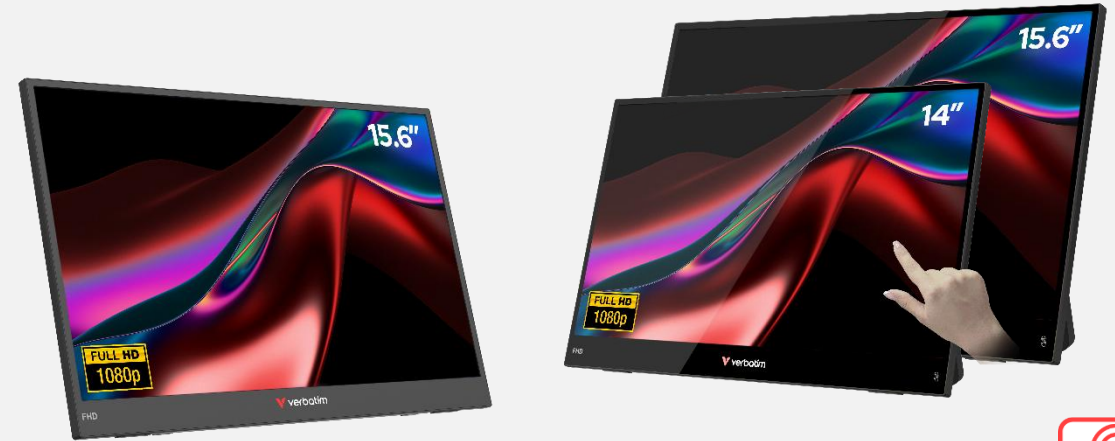

PN: 32400, 32401, 32402

Description

Verbatim's Portable Monitors LIGHT series is designed for users who require high-quality, compact displays for productivity and entertainment on the go.

The family comprises three models: a 14" touchscreen, a 15.6" touchscreen, and a 15.6" non-touch. Each model features a Full HD (1920 × 1080) resolution with an IPS panel, delivering sharp images and consistent colour reproduction across a 178° wide viewing angle.

With an ultra-slim and lightweight design, integrated speakers, and an audio jack, these monitors offer versatile functionality.

All units include a protective neoprene sleeve for secure and convenient portability.

- Full HD Resolution (1920 × 1080) with 16:9 Aspect Ratio & 16.7 million colours
- Touchscreen version uses 10-Point Capacitive Multi-Touch for fast and precise touch control thanks to the Glass+Glass Touch Panel.
- Easy USB-C Connection – plug & play, one cable for video, power, and touch (where available)
- IPS Panel with 178° Viewing Angle – clear images from any direction
- HDR Technology – enhanced picture quality and vibrant colours
- Wide Device Compatibility – works with PC, Mac, tablets, smartphones, and consoles via USB-C or HDMI
- Ultra-Slim & Lightweight Design – perfect for travel and mobile work
- Built-In Speakers & Audio Jack – no extra sound system needed
- Multi-lingual On Screen Display

* Only for Windows