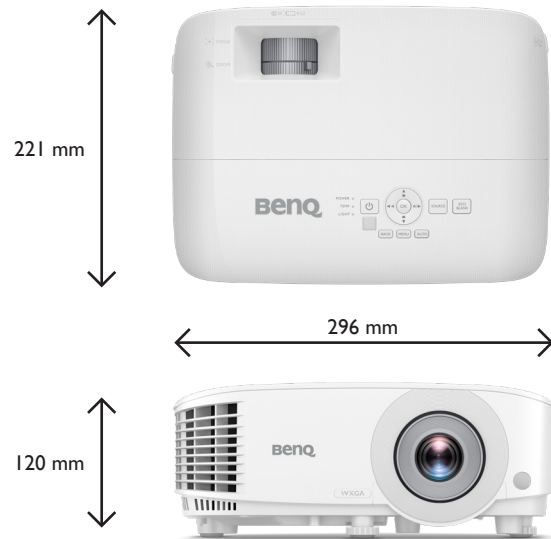

Dimensions