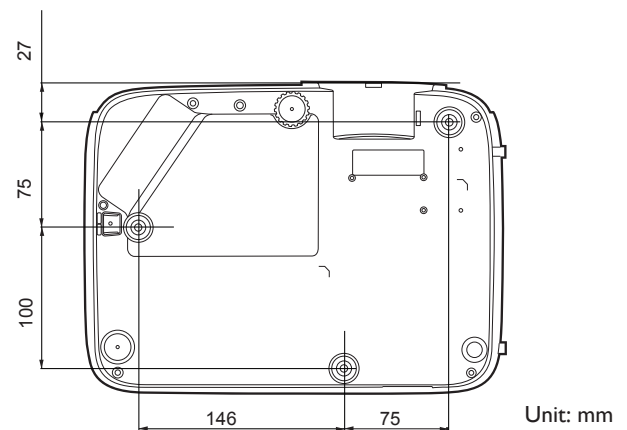

Input and Output Terminals

- 1 Audio Input (mini jack)
- 2 HDMI-1
- 3 HDMI-2
- 4 USB Type A (1.5A power)
- 5 Computer Input (D-sub 15pin, Female)
- 6 Monitor Output (D-sub 15pin, Female)
- 7 USB Type mini B (For FW upgrade)
- 8 S-Video
- 9 Audio Output (mini jack)
- 10 AC Power cord inlet
- 11 RS232 Input (D-sub 9pin, male)
- 12 Composite Video (RCA)
- 13 Kensington anti-theft lock slot

Dimensions

Distance Chart

The screen aspect ratio is 16:10 and the projected picture is in a 16:10 aspect ratio

Screen size				Distance from screen (mm)			Offset (mm)
Diagonal		H	W	Min distance (max. zoom)	Average	Max distance (min. zoom)	
inch	mm	(mm)	(mm)				
30	762	406	646	1002	1050	1098	0
40	1016	538	862	1335	1400	1465	0
50	1270	673	1077	1669	1750	1831	0
60	1524	808	1292	2003	2100	2197	0
70	1778	942	1508	2337	2450	2563	0
80	2032	1007	1723	2671	2800	2929	0
90	2286	1212	1939	3005	3150	3295	0
100	2540	1346	2154	3339	3500	3662	0
110	2794	1481	2369	3672	3850	4028	0
120	3048	1615	2585	4006	4200	4394	0
130	3302	1750	2800	4340	4550	4760	0
140	3556	1885	3015	4676	4900	5126	0
150	3810	2019	3231	5008	5250	5492	0
160	4064	2154	3446	5342	5600	5859	0
170	4318	2289	3662	5676	5950	6225	0
180	4572	2423	3877	6009	6300	6591	0
190	4826	2558	4092	6343	6650	6957	0
200	5080	2692	4308	6677	7000	7323	0
250	6350	3365	5385	8346	8750	9154	0
300	7620	4039	6462	10016	10500	10985	0

Ceiling Mount Chart

Ceiling/Wall mount screw: M4
(Max L = 25 mm; Min L = 20 mm)

BenQ Europe B.V.

Meerenakkerweg 1-17
5652 AR Eindhoven
The Netherlands
Tel: +31 88 8889200
Fax: +31 88 8889299

BenQ.eu

© 2020 BenQ Corp. Specification may vary by region, please visit your local stores for details.
Actual product's features and specifications are subject to change without notice.
This material may include corporate names and trademarks of third parties which are the properties of the third parties respectively.