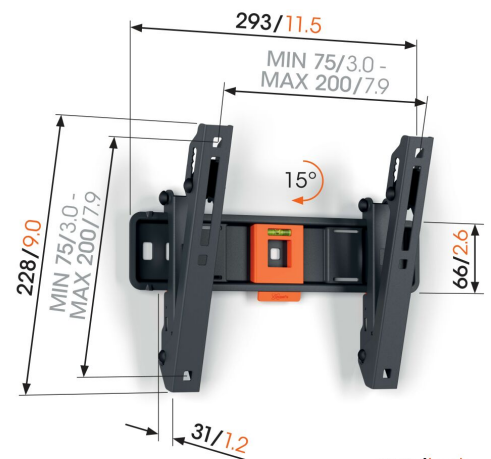

TVM 1215 Tilting TV Wall Mount

Key Benefits

- TiltGrip™: secure tilting at 5°, 10° or 15°
- SoffLock™: secure your TV simply
- Spirit level included

Tilting TV wall mount for TVs from 19 to 43 inches

With this QUICK Tilt TV wall mount, you are choosing ease of installation and viewing comfort. Installation is extremely simple. Your TV is in place in just 20 minutes. By tilting the TV wall mount 5°, 10° or 15°, you can easily set the ideal viewing angle, which is more comfortable if your TV is mounted a bit higher on the wall. The TV wall mount is suitable for TVs from 19 to 43 inches and weighing up to 15 kg.

mm/inch
VESA mounting holes

TVM 1215 Tilting TV Wall Mount

Specifications

Min. screen size (inch)	19
Max. screen size (inch)	43
Min. hole pattern	75mm x 75mm
Max. hole pattern	200mm x 200mm
Min. horizontal hole pattern (mm)	75
Max. horizontal hole pattern (mm)	200
Min. vertical hole pattern (mm)	75
Max. vertical hole pattern (mm)	200
Universal or fixed hole pattern	Universal
Max. height of interface (mm)	228
Max. width of interface (mm)	293
Max. weight load (kg)	15
Max. weight load (Lbs)	33.07
Tilt	Tilt up to 15°
Spirit level included	Yes
Height	228
Width	293
Depth	31
Article number (SKU)	1812150
EAN single box	8712285347481
Colour	Black
Certifications	TÜV
TÜV certified	Yes
Guarantee	5 years