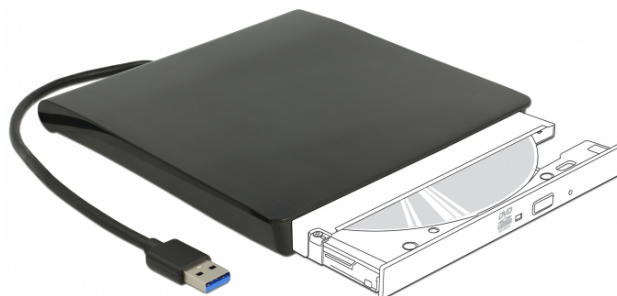

Delock External Enclosure for 5.25" Slim SATA Drives 12.7 mm to USB Type-A male

Description

This enclosure by Delock is an external solution for different Slim SATA drives with 12.7 mm height, e.g. DVD-ROM, DVD±RW, Blu-ray etc. Thus the built-in drive will be converted into a mobile drive. For the installation of the drive, no tools are needed. The enclosure is connected to the computer or laptop via the USB Type-A plug.

Specification

- Connectors:
 - external:
 - 1 x USB 3.0 Type-A male
 - internal:
 - 1 x Slim SATA 13 pin receptacle
- Chipset: Initio INIC-3619
- For Slim SATA drives with 12.7 mm height
- Supports DVD±RW, DVD-ROM, CD-RW, CD-ROM, Blu-ray
- Hot Swap, Plug & Play
- No external power supply needed
- Housing material: plastic
- Colour: black
- Cable length: ca. 25 cm
- Dimensions (LxWxH): ca. 150 x 146 x 19 mm

Item no. 42602

EAN: 4043619426027

Country of origin: China

Package: Retail Box

Images

General	
Function:	Hot Swap Plug & Play
Supported operating system:	Windows 7 32-bit Windows 7 64-bit Windows 8.1 32-bit Windows 8.1 64-bit Windows 10 32-bit Windows 10 64-bit Linux Kernel 2.6.38 or above Mac OS 10.9.5 or above
Interface	
External:	1 x USB 3.0 Type-A male
Internal:	1 x Slim SATA 13 pin receptacle
Technical characteristics	
Chipset:	Initio INIC-3619
Data transfer rate:	5 Gbps
Physical characteristics	
Housing material:	Plastic
Length:	150 mm
Width:	146 mm
Height:	19 mm
Colour:	black