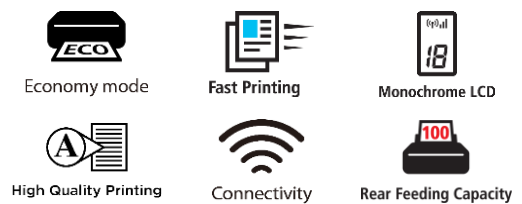

PIXMA G3570 series

FAST PRINTS. HUGE SAVINGS

A fast, cost-efficient 3-in-1 everyday printer with Wi-Fi for productive students, families and home users.

- **Ultra-low running costs**
Make huge savings over the printer's lifetime thanks to refillable high-yield ink tanks that can deliver 8,100¹ prints on a single set of ink bottles and greatly reduce the total cost of ownership
- **Simple operation**
Easy, straightforward day-to-day use thanks to a clear 1.3" LCD panel and single-action print head installation
- **High-speed productivity**
Get your documents faster thanks to print speeds of 11.0 ipm (mono) and 6.0 ipm (colour)
- **Easy at-home maintenance**
Keep downtime to a minimum thanks to the user-replaceable maintenance cartridge and mechanical ID no-squeeze ink bottles
- **Wireless connectivity**
Print seamlessly from a range of devices with Wi-Fi connectivity and support for PIXMA Cloud Link, Canon PRINT app, Apple AirPrint and more
- **Work with more media**
Get creative at home with the ability to print on magnetic and matte photo paper

PRODUCT RANGE

PIXMA G4570

PIXMA G4570
PIXMA G3570 series
PIXMA G2570
PIXMA G1530

PIXMA G3570 series

PIXMA G2570

Live for the story_

¹ Colour page yield is the estimated value based on Canon individual test method using the ISO/IEC 24712 chart and continuous printing simulation in economy mode with the replacement after initial setup.