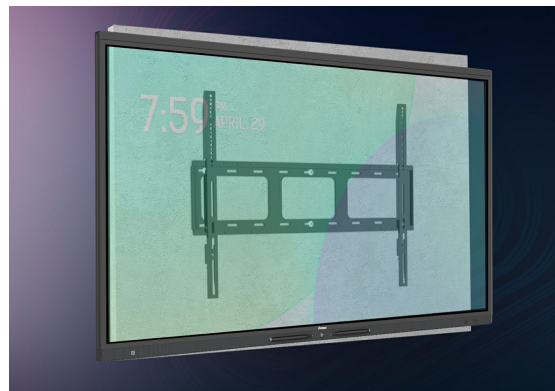

IFP INTERACTIVE DISPLAYS**INFORMATION**

75" OS-Free Professional Touch Display for Maximum Security and Full IT Control

The ProLite TN7505A-B1AG is a large-format professional touch display, without an operating system, designed for environments where security, reliability and control are non-negotiable. Despite its minimalist structure, the TN6505A is exceptionally easy to use: simply connect your source and it works. The responsive multi-touch panel, 4K UHD resolution and high brightness deliver a precise and professional experience for collaboration, presentations and interactive applications. Built-in annotation allows users to write directly on the screen with a pen, marking up presentations or any on-screen content in real time for clear and effective communication. The TN8605A is the ideal choice for banks, courts, defence organisations, IT departments, universities and other high-security or compliance-driven environments where simplicity, transparency and trust are essential.

DeepContrast-IR+

The state-of-the-art DeepContrast-IR+ technology ensures accurate and precise touch responses, enabling effortless interaction and annotation.

Standalone Solution & Connectivity

The OPS PC Slot offers a convenient standalone solution, allowing easy integration without the need for additional devices. The USB-C connection provides seamless connectivity, enabling quick data transfer, video output, and power through a single cable for enhanced versatility and ease of use.

Wall Mount

The included wall mount bracket ensures secure and stable installation of your display. Designed for easy setup, it supports VESA compatibility and offers a sleek, space-saving solution. Its durable construction guarantees reliability, making it ideal for classrooms, offices, and meeting rooms.